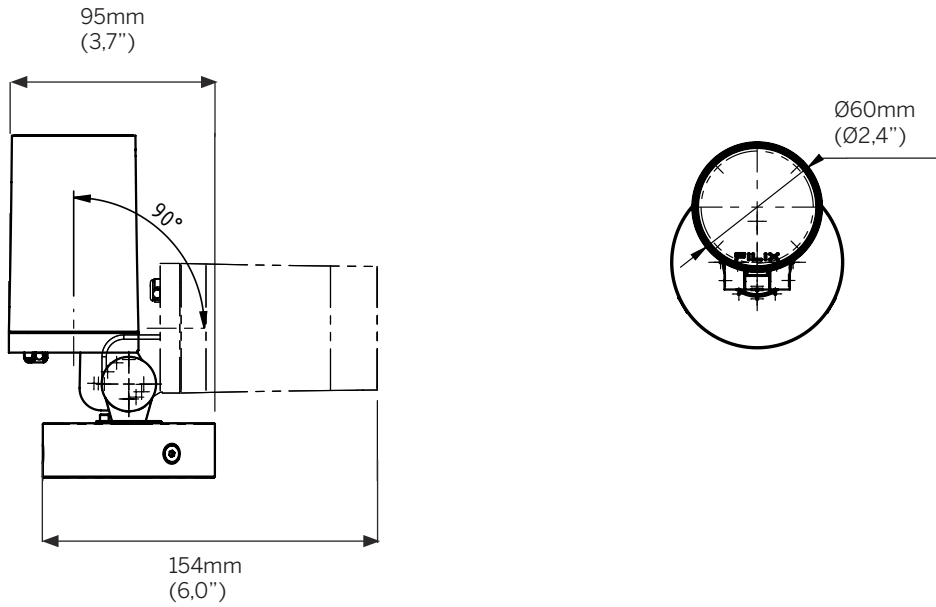

Filix reserves the right to make technical changes without notice.

FARO 60

Dimensions

Note:

For details on specific depths, tiling thickness and other please refer to both Installation instructions for fixture and housing.

Dimensions

Installation details

Installation options

Spike (SK)

Tree strap (ST)

International: +385 52 255 324 filixlighting.com
info@filixlighting.com
Europe/GmbH: info@filixlighting.com
Europe MENA: info@filixlighting.com
North America: filixlighting-usa.com info@filixlighting.com