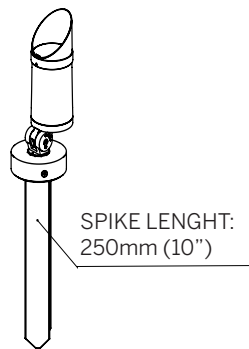

Luminaire

- Sustainable design, replaceable LED module
- 2 axis adjustability (180°/95°)
- Base for feed through connection
- Clear tempered glass 4mm (1,8")
- Recessed lens for glare reduction
- High performance optics
- Anodized and painted body
- Aluminium construction
- Finish powder coat RAL9003/RAL7016 RAL9005 structure
- Base/Spike/Tree Strap installation
- Supplied with IP66 mini connector
- Remote power supply
- IK08

Filix reserves the right to make technical changes without notice.

FARO 60

Dimensions

Note:

For details on specific depths, tiling thickness and other please refer to both Installation instructions for fixture and housing.

Dimensions

Installation details

Installation options

Spike (SK)

Tree strap (ST)

International: +385 52 255 324 filixlighting.com
info@filixlighting.com
Europe/GmbH: info@filixlighting.com
Europe MENA: info@filixlighting.com
North America: filixlighting-usa.com info@filixlighting.com