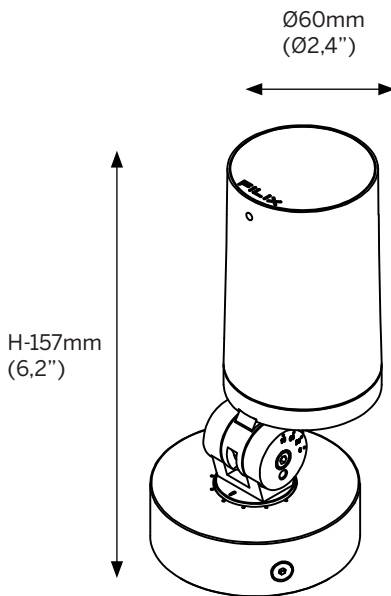

International: +385 52 255 324 filixlighting.com
info@filixlighting.com

Europe/GmbH: info@filixlighting.com

Europe MENA: info@filixlighting.com

North America: filixlighting-usa.com info@filixlighting.com

Filix reserves the right to make technical changes without notice.