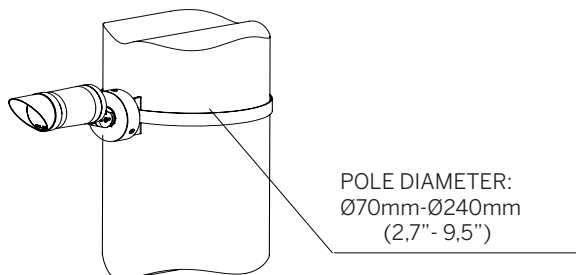

Filix reserves the right to make technical changes without notice.

FARO 60

Dimensions

Note:

For details on specific depths, tiling thickness and other please refer to both Installation instructions for fixture and housing.

Dimensions

Installation details

Installation options

Spike (SK)

Tree strap (ST)

International: +385 52 255 324 filixlighting.com
info@filixlighting.com
Europe/GmbH: info@filixlighting.com
Europe MENA: info@filixlighting.com
North America: filixlighting-usa.com info@filixlighting.com