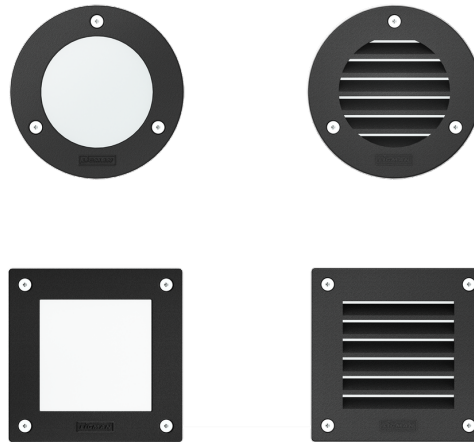

VIOS

Powerful, compact wall-recessed accent and marker lights. Shielded or unshielded versions with recessing boxes and two light colours.

Luminaire Structure

- Die-cast aluminium housing and frame
- Pre-treated before powder coating ensuring high corrosion resistance
- Two cable entries for through wiring
- Stainless steel fasteners in grade 304 with zinc flake coating (ZFC)
- Durable silicone rubber gasket
- Frosted toughened glass

ASIA PACIFIC
LIGMAN Lighting Co.,Ltd.
17/2 Moo4 Monthong
Bangnampreaw
24150, Chachoengsao
Thailand
+66 2 108 6700
info@ligman.com

VIOS

Technical information

	Model number	Light source	Power	Lumen	Optic	CCT / CRI	Dimming type	Weight
With recessing box - Round - Shielded frame - IK07								
VIOS 3R	VI-40307	1 COB	5 W	46 - 50 lm	G [89°x59°]	3000K CRI80, 4000K CRI80	On/Off	0.5 kg
With recessing box - Round - Unshielded frame - IK04								
VIOS 2R	VI-40297	1 COB	5 W	209 - 225 lm	G [86°]	3000K CRI80, 4000K CRI80	On/Off	0.5 kg
With recessing box - Square - Shielded frame - IK07								
VIOS 3S	VI-40327	1 COB	5 W	40 - 43 lm	G [75°x55°]	3000K CRI80, 4000K CRI80	On/Off	0.6 kg
With recessing box - Square - Unshielded frame - IK04								
VIOS 2S	VI-40317	1 COB	5 W	209 - 225 lm	G [92°]	3000K CRI80, 4000K CRI80	On/Off	0.6 kg

VIOS

VIOS 2

Round

Recessing box

Square

Recessing box

VIOS 3

Round