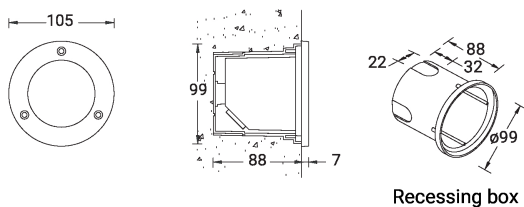

ASIA PACIFIC
LIGMAN Lighting Co.,Ltd.
17/2 Moo4 Monthong
Bangnampreaw
24150, Chachoengsao
Thailand
+66 2 108 6700
info@ligman.com

VIOS

Technical information

	Model number	Light source	Power	Lumen	Optic	CCT / CRI	Dimming type	Weight
With recessing box - Round - Shielded frame - IK07								
VIOS 3R	VI-40307	1 COB	5 W	46 - 50 lm	G [89°x59°]	3000K CRI80, 4000K CRI80	On/Off	0.5 kg
With recessing box - Round - Unshielded frame - IK04								
VIOS 2R	VI-40297	1 COB	5 W	209 - 225 lm	G [86°]	3000K CRI80, 4000K CRI80	On/Off	0.5 kg
With recessing box - Square - Shielded frame - IK07								
VIOS 3S	VI-40327	1 COB	5 W	40 - 43 lm	G [75°x55°]	3000K CRI80, 4000K CRI80	On/Off	0.6 kg
With recessing box - Square - Unshielded frame - IK04								
VIOS 2S	VI-40317	1 COB	5 W	209 - 225 lm	G [92°]	3000K CRI80, 4000K CRI80	On/Off	0.6 kg

VIOS

VIOS 2

Round

Recessing box

Square

Recessing box

VIOS 3

Round