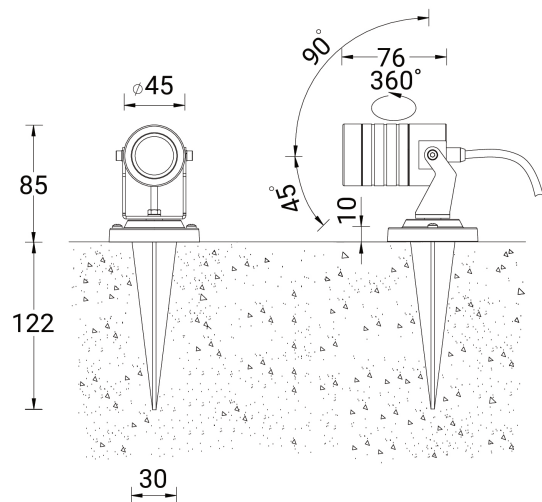

UTAH 2,4

We reserve the right to make technical and design changes.

01:22, 18-05-2022

<https://www.ligman.com/utah-floodlights-projectors-ut-pr3/>

Europe
LIGMAN EUROPE s.r.o.
VGP Park Ústí nad Labem
P 2 120
40317, Přestanov
Czech Republic
+420 477 071 500
sales.cz@ligman.com

ASIA PACIFIC
LIGMAN Lighting Co.,Ltd.
17/2 Moo4 Monthong
Bangnampreaw
24150, Chachoengsao
Thailand
+66 2 108 6700
info@ligman.com