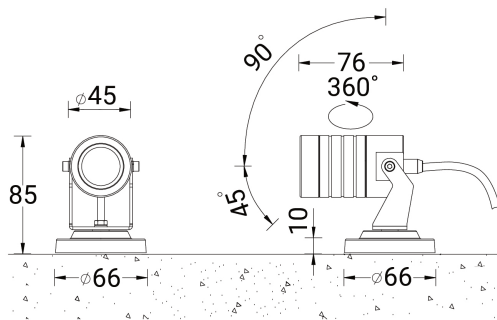

UTAH

	 Driver DI - 20 W - IP20 - Constant current - 700 mA max A32691-DI	 Driver ND - 20 W - IP20 - Constant current - 700 mA max A32691-ND	 Anti-glare visor A51431	 Remote box IP65 A80191	 DALI Control System Control-DALI	 DMX Control System Control-DMX	 DMX/RDM Control System Control-DMX-RDM
UT-50552			•	•	•		
UT-50553	•	•	•	•	•		
UT-50555			•	•		•	•
UT-50562			•	•			
UT-50563	•	•	•	•	•		
UT-50565			•	•		•	•
UT-50571							
UT-50572							

UTAH

UTAH 1,3