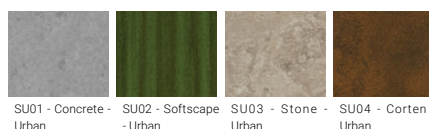

Feature

Light symbol

Product colour

Special finishes upon request

We reserve the right to make technical and design changes.

01:22, 18-05-2022

<https://www.ligman.com/utah-floodlights-projectors-ut-pr3/>

Europe
LIGMAN EUROPE s.r.o.
VGP Park Ústí nad Labem
P 2 120
40317, Přestanov
Czech Republic
+420 477 071 500
sales.cz@ligman.com