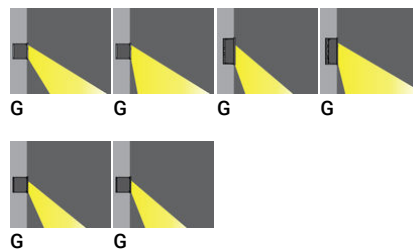

Light symbol