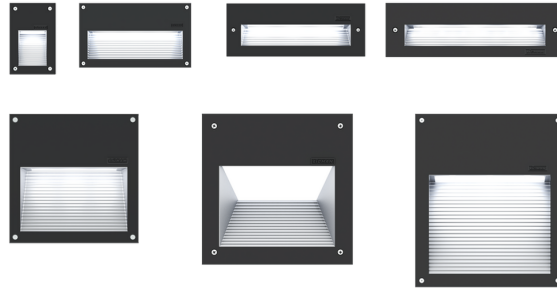

RADO

Sturdy classic wall-recessed pathway and stair luminaire. Simple pleasing aesthetic and sturdy construction, perfect for retrofit applications with its multiple sizes offered.

Luminaire Structure

- Die-cast aluminium housing
- Pre-treated before powder coating ensuring high corrosion resistance
- Two cable entries for through wiring
- Stainless steel fasteners in grade 304 with zinc flake coating (ZFC)
- Durable silicone rubber gasket
- Clear toughened glass
- Integral control gear