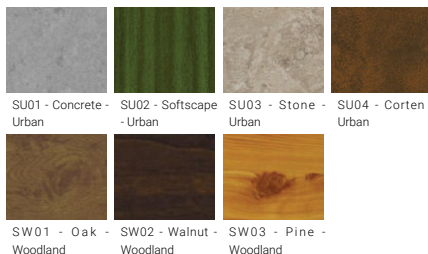

Feature

Light symbol

Product colour

Special finishes upon request

We reserve the right to make technical and design changes.

01:13, 16-05-2022

<https://www.ligman.com/rado-recessed-luminaires-ra-re3/>

Europe
LIGMAN EUROPE s.r.o.
VGP Park Ústí nad Labem
P 2 120
40317, Přestanov
Czech Republic
+420 477 071 500
sales.cz@ligman.com