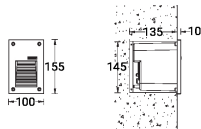

RADO

RADO

RADO 1