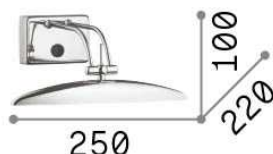

General info

DECORATIVO - Wall

Indoor wall mounted adjustable lamp with multiple sources, in-built switch and direct light emission

Metal frame with antique brass, chrome or brass finish. Freely adjustable diffuser.

Ean	8021696017327
Item	MIRROR-20 AP2 BRUNITO
Installation	Wall
Guarantee	5 years
Gross weight	0.72 kg
Volume	0.007655 m ³

Technical info

Net weight	0.55 kg
Insulation class	I
Protection index	IP20
Compliance	-
Operating temperature	0° ~ +40 °C
Dimmer	No dimmerable
Power output	220-240 V AC
Power supply	Not required
Adjustability	YES