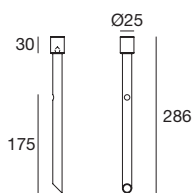

lino

Materials

Stainless steel body

Extra-clear glass diffuser

Lino | Bollards | 24V DC | powerLED 1 W DC

		Cct	Im S - D	Optic
Steel	83763	M 2700	98 - On req	00 General -
		W 3000	106 - On req	
		N 4000	112 - On req	

Electronics

89488	89179	89359	99332	99722
ON/OFF 1 - 14 art.	ON/OFF 1 - 24 art.	ON/OFF 1 - 48 art.	0/1-10V 1 - 150 art.	DALI 1 - 120 art.
p 80 x l 100 x h 31	p 92 x l 117 x h 38	p 115 x l 140 x h 50	p 150 x l 160 x h 35	p 191 x l 163 x h 38