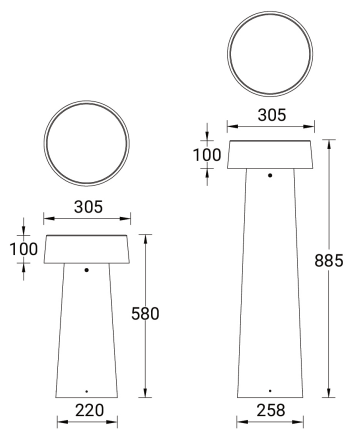

LIGHTZONE

LIGHTZONE

LIGHTZONE 1