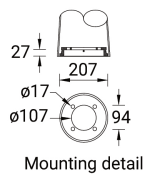

LIGHTZONE

LIGHTZONE

LIGHTZONE 1