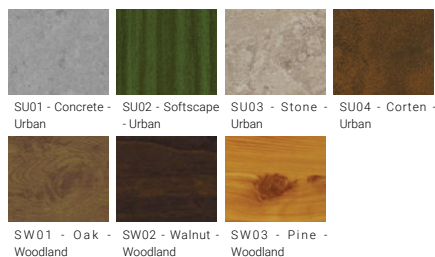

Feature

Light symbol

Product colour

Special finishes upon request

We reserve the right to make technical and design changes.

01:19, 16-05-2022

<https://www.ligman.com/lightzone-bollards-lightzone-bo3/>

Europe
LIGMAN EUROPE s.r.o.
VGP Park Ústí nad Labem
P 2 120
40317, Přestanov
Czech Republic
+420 477 071 500
sales.cz@ligman.com