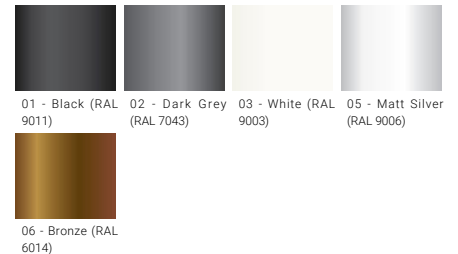

Product colour