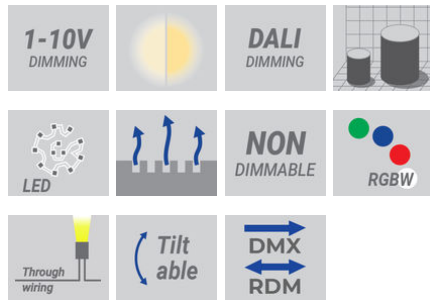

LADOR

Square surface architectural fixe-base projector range. Four sizes of square artistic precision with wide range of beam distributions.

Luminaire Structure

- Die-cast aluminium housing
- Pre-treated before powder coating ensuring high corrosion resistance
- Thermal heat dissipation body
- Adjustable: Tilt 80° (Up) & 40° (Down), Rotation 350°
- Single cable entry
- Stainless steel fasteners in grade 304 with zinc flake coating (ZFC)
- Durable silicone rubber gasket
- High-efficiency PMMA lens
- Clear toughened glass
- Integral control gear

Feature

Light symbol

Product colour

Special finishes upon request

We reserve the right to make technical and design changes.

01:36, 18-05-2022

<https://www.ligman.com/lador-fixed-base-projectors-lado-pr3/>

Europe
LIGMAN EUROPE s.r.o.
VGP Park Ústí nad Labem
P 2 120
40317, Přestanov
Czech Republic
+420 477 071 500
sales.cz@ligman.com

ASIA PACIFIC
LIGMAN Lighting Co.,Ltd.
17/2 Moo4 Monthong
Bangnampreaw
24150, Chachoengsao
Thailand
+66 2 108 6700
info@ligman.com