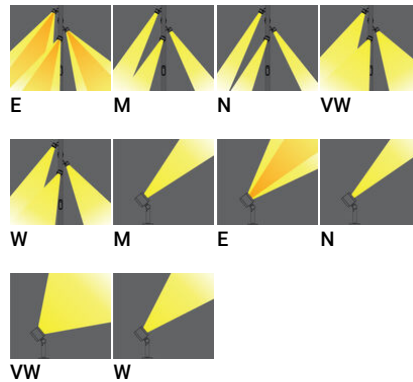

Light symbol