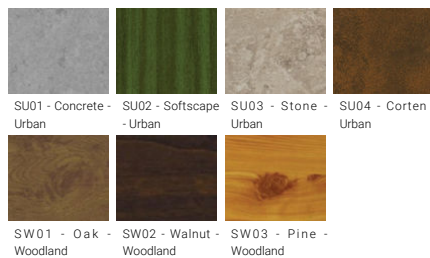

Special finishes upon request

We reserve the right to make technical and design changes.

01:36, 18-05-2022

<https://www.ligman.com/lador-fixed-base-projectors-lado-pr3/>

Europe
LIGMAN EUROPE s.r.o.
VGP Park Ústí nad Labem
P 2 120
40317, Přestanov
Czech Republic
+420 477 071 500
sales.cz@ligman.com

ASIA PACIFIC
LIGMAN Lighting Co.,Ltd.
17/2 Moo4 Monthong
Bangnampreaw
24150, Chachoengsao
Thailand
+66 2 108 6700
info@ligman.com