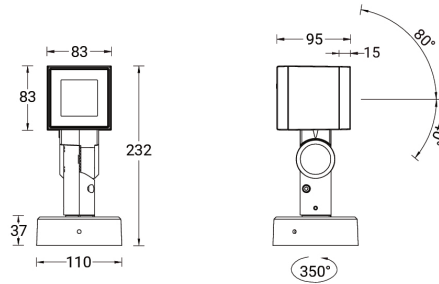

LADOR

We reserve the right to make technical and design changes.

01:36, 18-05-2022

<https://www.ligman.com/lador-fixed-base-projectors-lado-pr3/>

Europe
LIGMAN EUROPE s.r.o.
VGP Park Ústí nad Labem
P 2 120
40317, Přestanov
Czech Republic
+420 477 071 500
sales.cz@ligman.com

ASIA PACIFIC
LIGMAN Lighting Co.,Ltd.
17/2 Moo4 Monthong
Bangnampreaw
24150, Chachoengsao
Thailand
+66 2 108 6700
info@ligman.com