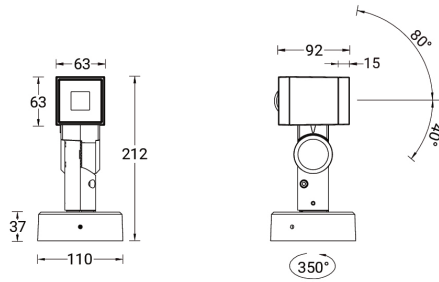

LADOR

We reserve the right to make technical and design changes.

01:36, 18-05-2022

<https://www.ligman.com/lador-fixed-base-projectors-lado-pr3/>

Europe
LIGMAN EUROPE s.r.o.
VGP Park Ústí nad Labem
P 2 120
40317, Přestanov
Czech Republic
+420 477 071 500
sales.cz@ligman.com

ASIA PACIFIC
LIGMAN Lighting Co.,Ltd.
17/2 Moo4 Monthong
Bangnampreaw
24150, Chachoengsao
Thailand
+66 2 108 6700
info@ligman.com