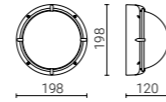

Dimmer: night light adjustment 0-30%.

Settings: detection area, timing, daylight.

KASKO

Parete o soffitto / Wall or ceiling

KASKO CON ANELLO / WITH RING Ø 198 mm

Code	
8410	● GR - graphite
8490*	○ BI - white