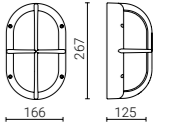

KASKO OVALE CON GRIGLIA / OVAL WITH GUARD

Code	
9182	● GR - graphite ○ BI - white
9184*	
8110	-
8190*	-

*Diffusore in policarbonato antivandalo IK10 / IK10 vandalproof polycarbonate diffuser
Modulo LED a tensione di rete, compatibile con dimmer a taglio di fase / Mains voltage LED module, compatible with most phase-cut dimmers
E27 L max 173 mm (fornite senza lampadina / supplied without lamp)

Lamp	W	Lm LED	Real Lm	Beam
LED	10	1100	470	diffuse
E27	100	-	-	
	60	-	-	

Su richiesta / On Request
2700K (code + 27K)
● SI - silver