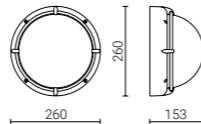

KASKO CON ANELLO / WITH RING Ø 260 mm

Code	
9150	● GR - graphite ○ BI - white
9154*	
9151	
9155*	
9152	
9156*	
8420	-
8495*	-

*Diffusore in policarbonato antivandalo IK10 / IK10 vandalproof polycarbonate diffuser
Modulo LED a tensione di rete, compatibile con dimmer a taglio di fase / Mains voltage LED module, compatible with most phase-cut dimmers
E27 L max 145 mm (fornite senza lampadina / supplied without lamp)

Lamp	W	Lm LED	Real Lm	Beam
LED	-	1575	645	diffuse
LED + 3h emergency	15	1575/240	645/119	
LED + intelligent illumination	-	1575	645	
E27	150	-	-	
E27	100	-	-	

Su richiesta / On Request
2700K (code + 27K)
Versione LED emergenza + illuminazione intelligente / Emergency + intelligent illumination LED version
● SI - silver