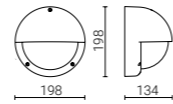

KASKO CON PALPEBRA / WITH EYELID Ø 198 mm

Code	
8610	● GR - graphite
8690*	○ BI - white

*Diffusore in policarbonato antivandalo IK10 / IK10 vandalproof polycarbonate diffuser
E27 L max 117 mm (fornite senza lampadina / supplied without lamp)

Lamp	W	Lm LED	Real Lm	Beam
E27	75	-	-	diffuse
	60	-	-	

Su richiesta / On Request
● SI - silver