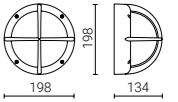

KASKO CON GRIGLIA / WITH GUARD Ø 198 mm

Code	
8310	● GR - graphite
8390*	○ BI - white

*Diffusore in policarbonato antivandalo IK10 / IK10 vandalproof polycarbonate diffuser
E27 L max 117 mm (fornite senza lampadina / supplied without lamp)

Lamp	W	Lm LED	Real Lm	Beam
E27	100	-	-	diffuse
	75	-	-	

Su richiesta / On Request
● SI - silver