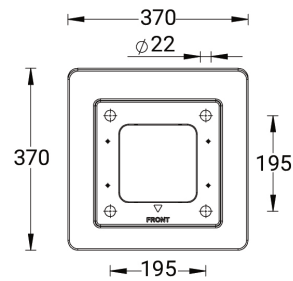

FRAME

**FRAME
FRAME 1**

MOUNTING DETAIL

We reserve the right to make technical and design changes.

01:34, 16-05-2022

<https://www.ligman.com/frame-bollards-fr-bo3/>

Europe
LIGMAN EUROPE s.r.o.
VGP Park Ústí nad Labem
P 2 120
40317, Přestanov
Czech Republic
+420 477 071 500
sales.cz@ligman.com

ASIA PACIFIC
LIGMAN Lighting Co.,Ltd.
17/2 Moo4 Monthong
Bangnampreaw
24150, Chachoengsao
Thailand
+66 2 108 6700
info@ligman.com