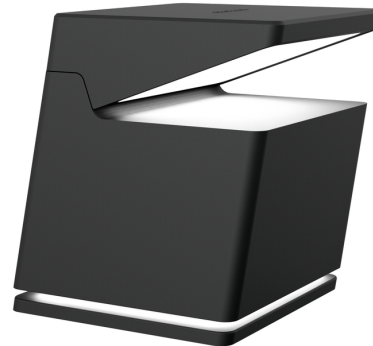

FRAME

Stylish signature seating-bollard with numerous combination options for finishes and lighting. Combine your luminaire and seating needs into one piece of contemporary urban lighting furniture.

Luminaire Structure

- Die-cast aluminium housing and frame
- Pre-treated before powder coating ensuring high corrosion resistance
- IK08 for the concealed downlight lens and IK10 for the whole body and top casting
- Single cable entry
- One IP68 connector supplied with 0.2 m of 3x1.0 sqmm outdoor cable
- Stainless steel fasteners in grade 304 with zinc flake coating (ZFC)
- Durable silicone rubber gasket
- Opal toughened glass
- Integral control gear
- Surge protection 10kV
- Universal power plug & USB (IP66, IK06) is available as an accessory