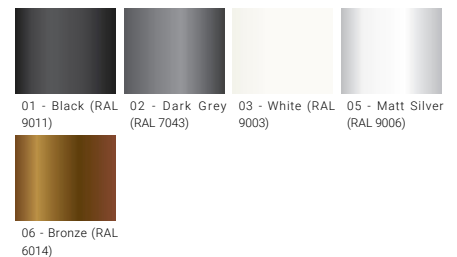

Feature

Light symbol

Product colour

Special finishes upon request

We reserve the right to make technical and design changes.

01:34, 16-05-2022

<https://www.ligman.com/frame-bollards-fr-bo3/>

Europe
LIGMAN EUROPE s.r.o.
VGP Park Ústí nad Labem
P 2 120
40317, Přestanov
Czech Republic
+420 477 071 500
sales.cz@ligman.com