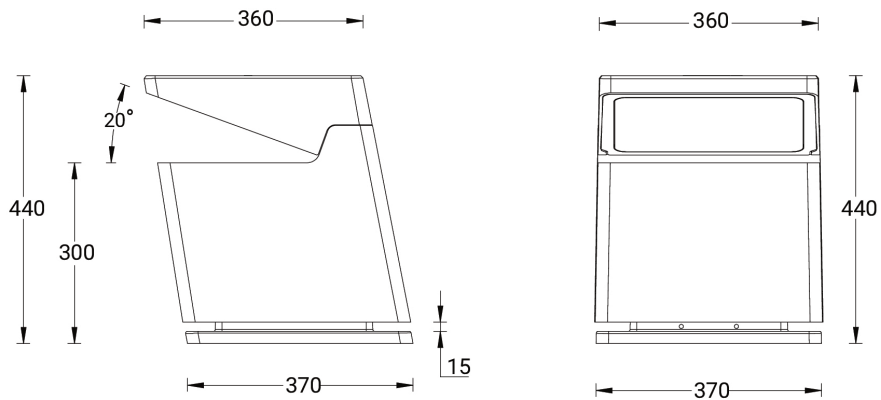

FRAME

**FRAME
FRAME 1**

MOUNTING DETAIL

We reserve the right to make technical and design changes.

01:34, 16-05-2022

<https://www.ligman.com/frame-bollards-fr-bo3/>

Europe
LIGMAN EUROPE s.r.o.
VGP Park Ústí nad Labem
P 2 120
40317, Přestanov
Czech Republic
+420 477 071 500
sales.cz@ligman.com

ASIA PACIFIC
LIGMAN Lighting Co.,Ltd.
17/2 Moo4 Monthong
Bangnampreaw
24150, Chachoengsao
Thailand
+66 2 108 6700
info@ligman.com