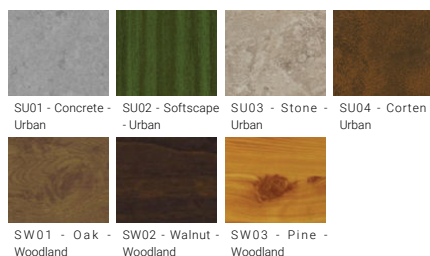

Feature

Light symbol

Product colour

Special finishes upon request

We reserve the right to make technical and design changes.

01:34, 16-05-2022

<https://www.ligman.com/frame-bollards-fr-bo3/>

Europe
LIGMAN EUROPE s.r.o.
VGP Park Ústí nad Labem
P 2 120
40317, Přestanov
Czech Republic
+420 477 071 500
sales.cz@ligman.com