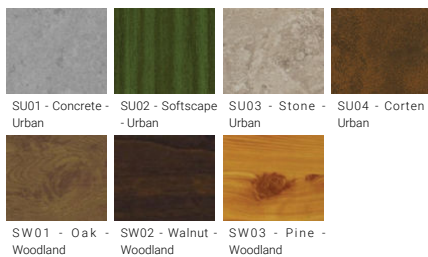

Special finishes upon request

We reserve the right to make technical and design changes.

01:12, 17-05-2022

<https://www.ligman.com/eco-recessed-luminaires-ec-re3/>

Europe
LIGMAN EUROPE s.r.o.
VGP Park Ústí nad Labem
P 2 120
40317, Přestanov
Czech Republic
+420 477 071 500
sales.cz@ligman.com

ASIA PACIFIC
LIGMAN Lighting Co.,Ltd.
17/2 Moo4 Monthong
Bangnampreaw
24150, Chachoengsao
Thailand
+66 2 108 6700
info@ligman.com