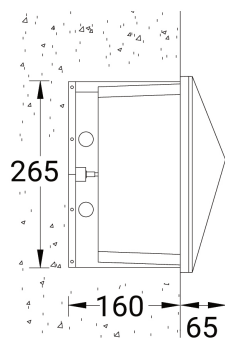

Recessing box

We reserve the right to make technical and design changes.

01:12, 17-05-2022

<https://www.ligman.com/eco-recessed-luminaires-ec-re3/>

Europe
LIGMAN EUROPE s.r.o.
VGP Park Ústí nad Labem
P 2 120
40317, Přestanov
Czech Republic
+420 477 071 500
sales.cz@ligman.com

ASIA PACIFIC
LIGMAN Lighting Co.,Ltd.
17/2 Moo4 Monthong
Bangnampreaw
24150, Chachoengsao
Thailand
+66 2 108 6700
info@ligman.com