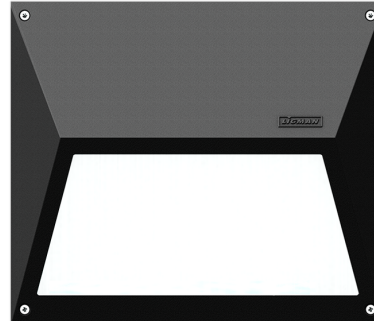

ECO

Robust urban wall semi-recessed pathway and stair luminaire. Designed to deliver edge to edge task levels from a classic form-factor.

Luminaire Structure

- Die-cast aluminium housing
- Pre-treated before powder coating ensuring high corrosion resistance
- Two cable entries for through wiring
- Stainless steel fasteners in grade 304 with zinc flake coating (ZFC)
- Durable silicone rubber gasket
- Toughened linear spread lens
- Integral control gear