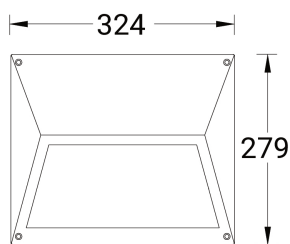

Recessing box

We reserve the right to make technical and design changes.

01:12, 17-05-2022

<https://www.ligman.com/eco-recessed-luminaires-ec-re3/>

Europe
LIGMAN EUROPE s.r.o.
VGP Park Ústí nad Labem
P 2 120
40317, Přestanov
Czech Republic
+420 477 071 500
sales.cz@ligman.com

ASIA PACIFIC
LIGMAN Lighting Co.,Ltd.
17/2 Moo4 Monthong
Bangnampreaw
24150, Chachoengsao
Thailand
+66 2 108 6700
info@ligman.com