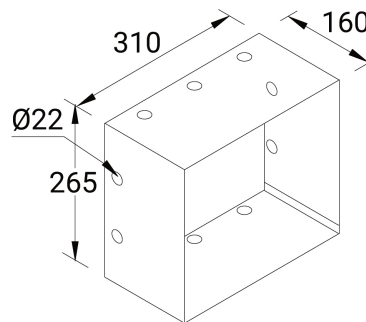

Recessing box

We reserve the right to make technical and design changes.

01:12, 17-05-2022

<https://www.ligman.com/eco-recessed-luminaires-ec-re3/>

Europe
LIGMAN EUROPE s.r.o.
VGP Park Ústí nad Labem
P 2 120
40317, Přestanov
Czech Republic
+420 477 071 500
sales.cz@ligman.com

ASIA PACIFIC
LIGMAN Lighting Co.,Ltd.
17/2 Moo4 Monthong
Bangnampreaw
24150, Chachoengsao
Thailand
+66 2 108 6700
info@ligman.com