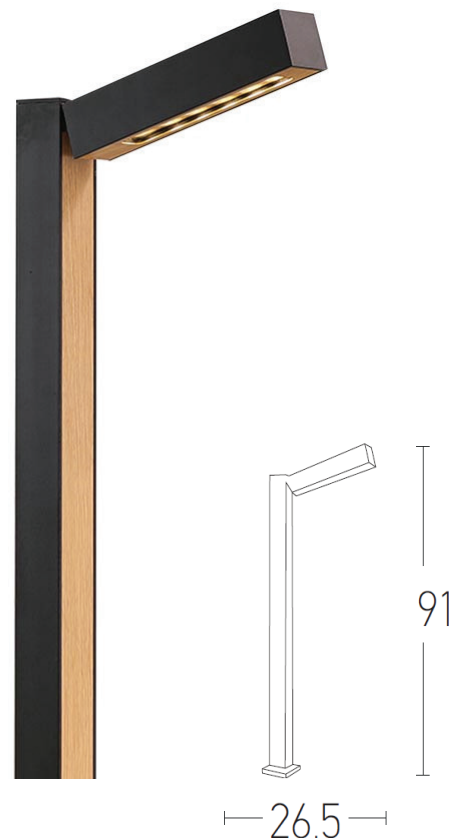

Outdoor Lighting

E221 Bollard light

Build in Led:	6W LED, 3000 K, 90Lumen/W
Voltage:	220-240V
Operating Frequency:	50-60Hz
IP:	IP54
Class:	I
Material:	Aluminium
Color:	Sandy Black-Wood
Height:	91cm
Length:	26.5cm
Profile Diameter:	4.5cm x 4.5cm
Special Feature:	Movable
Net Weight:	1.5 Kg

Description

Movable Bollard light made by aluminium in Sandy Black-Wood color.

5213007836397

PRODUCT DATA SHEET