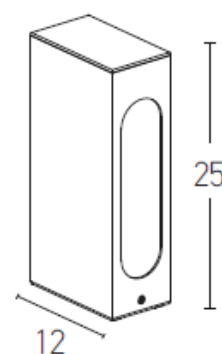

Outdoor Lighting

E211 Bollard light

Build in Led:	7W LED, 3000K, 80Lumen/W
Voltage:	220-240V
Operating Frequency:	50/60HZ
IP:	IP54
Class:	I
Color:	Graphite
Material:	Aluminium-Glass Diffuser
Height:	25 cm
Length:	12 cm
Width:	7 cm
Net Weight:	2 kg

Description

Outdoor Bollard light made by Aluminium-Glass Diffuser in graphite finish.

LED
LIGHTING

5213007836212

PRODUCT DATA SHEET