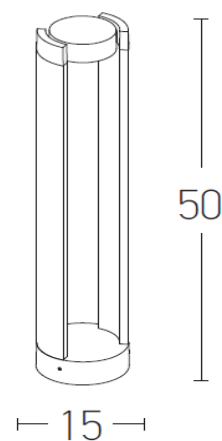

Outdoor Lighting

E 210 Bollard Light

Bulb:	7W LED, 3000 K, 85Lumen/W
Voltage:	220-240V
Operating Frequency:	50/60HZ
IP:	IP54
Class:	I
Color:	Graphite
Material:	Aluminium-Clear Glass
Special Feature:	Movable
Height:	50 cm
Diameter:	15 cm
Net Weight:	2.1 Kg

Description

Bollard light IP54 from Aluminium in graphite color.

LED
LIGHTING

5213007836205

PRODUCT DATA SHEET