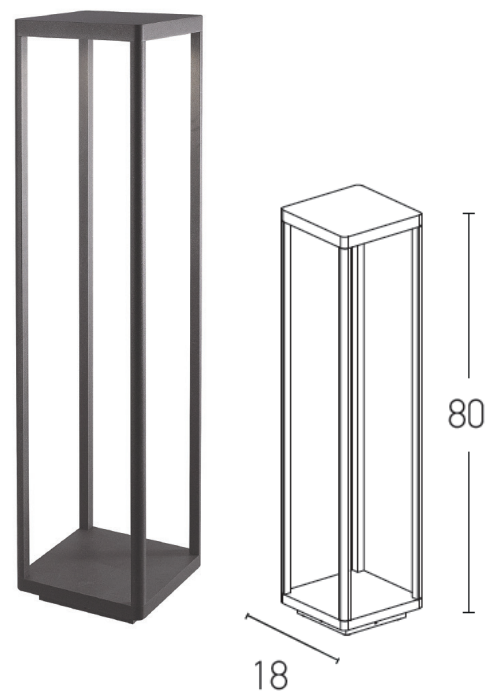

Outdoor Lighting

E204 Bollard light

Build in Led:	7W LED, 3000K, 90Lumen/W
Voltage:	220-240V
Operating Frequency:	50-60Hz
IP:	IP54
Class:	I
Material:	Aluminium-PC Diffuser
Color:	Graphite
Height:	80cm
Diameter:	18cm x 18cm
Net Weight:	2.6Kg

Description

Bollard light made by Aluminum in Graphite color.

5213007836144

PRODUCT DATA SHEET