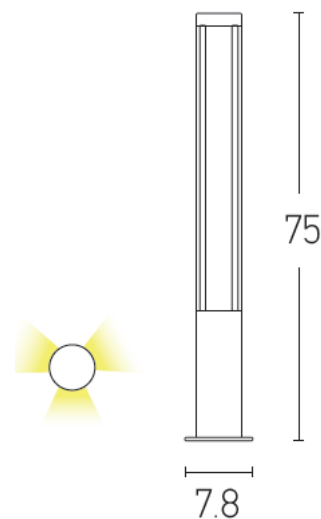

Outdoor Lighting

E134
Bollard light

Build in Led:	9W LED, 3000K, 80Lumen/W
Voltage:	220-240V
Operating Frequency:	50-60Hz
IP:	IP54
Class:	I
Material:	Aluminium-PC Diffuser
Color:	Graphite
Diameter:	7.8cm
Height:	75cm
Net Weight:	13.5Kg

Description

Bollard light made by Aluminium & PC Diffuser in Graphite color.

5213006842702

PRODUCT DATA SHEET