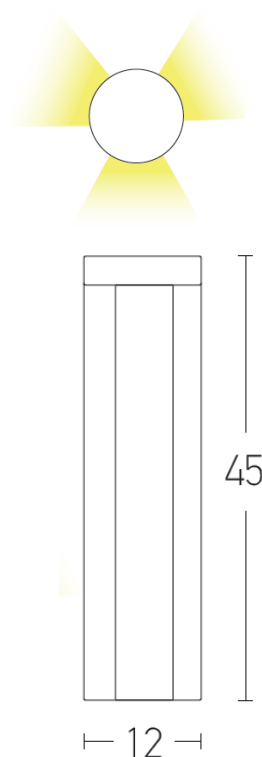

Outdoor Lighting

E132 Bollard light

Build in Led:	3x5W LED, 3000K, 80Lumen/W
Voltage:	220-240V
Operating Frequency:	50-60Hz
IP:	IP54
Class:	I
Material:	Aluminium
Color:	Graphite
Height:	45cm
Diameter:	12cm
Net Weight:	2.35Kg

Description

Bollard light made by Aluminum in Graphite color.

5213006842689

PRODUCT DATA SHEET