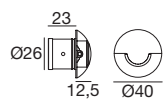

Clip_X | Wall light | powerLED 2 W DC 630 mA

		Cct	Im S - D	Optic
White	92311	W 3000	219 - On req	70 W.Flood (123°)
Grey	92312	N 4000	233 - On req	
Steel	92313	C 5000	249 - On req	
R - G - B - Y on request				

Electronics

89420	99179	99186	83102
ON/OFF 1 - 2 art. p 65 x l 74 x h 27	ON/OFF 3 - 6 art. p 80 x l 100 x h 31	ON/OFF 6 - 12 art. p 92 x l 117 x h 38	DALI 1 - 14 art. p 54 x l 121 x h 26

Recessed casing Pag. 545