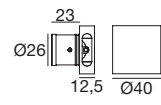

Clip_Q | Wall light | powerLED 2 W DC 350 mA

		Cct	lm S - D	Optic
White	92301	W 3000	219 - On req	70 E.W.Flood (123°)
Grey	92302	N 4000	233 - On req	
Steel	92303	C 5000	249 - On req	
R - G - B - Y on request				

Electronics

89419	89421	99183	83100
ON/OFF 1 art. p 66 x l 74 x h 27	ON/OFF 2 - 3 art. p 66 x l 74 x h 27	ON/OFF 3 - 6 art. p 80 x l 100 x h 31	DALI 1 - 7 art. p 54 x l 122 x h 26

Recessed casing Pag. 545