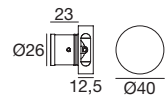

Clip_R | Wall light | powerLED 2 W DC 350 mA

		Cct	Im S - D	Optic
White	92281	W 3000	219 - On req	70 E.W.Flood (92°)
Grey	92282	N 4000	233 - On req	
Steel	92283	C 5000	249 - On req	
R - G - B - Y on request				

Electronics

89419	89421	99183	83100
ON/OFF 1 art. p 66 x l 74 x h 27	ON/OFF 2 - 3 art. p 66 x l 74 x h 27	ON/OFF 3 - 6 art. p 80 x l 100 x h 31	DALI 1 - 7 art. p 54 x l 122 x h 26

Recessed casing Pag. 545