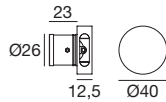

Clip_R | Wall light | powerLED 2 W DC 630 mA

		Cct	Im S - D	Optic
White	92271	W 3000	219 - On req	70 E.W.Flood (92°)
Grey	92272	N 4000	233 - On req	
Steel	92273	C 5000	249 - On req	
R - G - B - Y on request				

Electronics

89420	99179	99186	83102
ON/OFF 1 - 2 art. p 65 x l 74 x h 27	ON/OFF 3 - 6 art. p 80 x l 100 x h 31	ON/OFF 6 - 12 art. p 92 x l 117 x h 38	DALI 1 - 14 art. p 54 x l 121 x h 26

Recessed casing Pag. 545