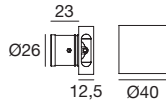

Clip_Q | Wall light | powerLED 2 W DC 630 mA

		Cct	lm S - D	Optic
White	92291	W 3000	219 - On req	70 E.W.Flood (92°)
Grey	92292	N 4000	233 - On req	
Steel	92293	C 5000	249 - On req	
R - G - B - Y on request				

Electronics

89420	99179	99186	83102
ON/OFF 1 - 2 art. p 65 x l 74 x h 27	ON/OFF 3 - 6 art. p 80 x l 100 x h 31	ON/OFF 6 - 12 art. p 92 x l 117 x h 38	DALI 1 - 14 art. p 54 x l 121 x h 26

Recessed casing Pag. 545