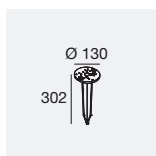

Accessories Pag. 685

Blum Flower | Bollards | 100-240 V AC | 3 x powerLEDs 4,5 W DC - 5,4 W AC

		Cct	Im S - D	Optic
Brown	83882	M 2700	597 - On req	00 General -
		W 3000	639 - On req	
		N 4000	681 - On req	

Accessories Pag. 685

Accessories

	description	type
14931	Peg	
suitable for: Blum / Blum Flower		

	description	type
83883	Closed flower	
suitable for: Blum Flower		

	description	type
83884	Open flower	
suitable for: Blum Flower		