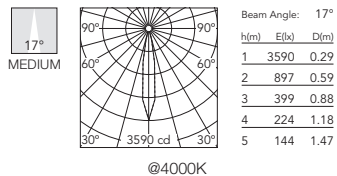

Attacco a parete. Alimentazione elettrica 220-240V inclusa. Include un sistema di giunzione IP68 H2O Stop anti-condensa a 2 vie 4 poli. Versione dimmerabile 24V disponibile su richiesta.

Direct wall installation. 220-240V power supply included. Included 2 way terminal block 4 poles IP68 H2O Stop. 24V Dimmable version available on request.

Power Led: 6W - 513 lm ≠ *FIXT 425 lm - 2700K/CRI 80 - 220-240V / 6W - 530 lm ≠ *FIXT 440 lm - 3000K/CRI 80 - 220-240V / 6W - 570 lm ≠ *FIXT 473 lm - 4000K/CRI 80 - 220-240V
*FIXT lm = Spot Optic

2700K

- Non Dimmable
- F001G21A001
- F001G21A006
- F001G21A012
- F001G21A018
- F001G21A030
- F001G21A033

2700K

- Non Dimmable
- F001G22A001
- F001G22A006
- F001G22A012
- F001G22A018
- F001G22A030
- F001G22A033

2700K

- Non Dimmable
- F001G23A001
- F001G23A006
- F001G23A012
- F001G23A018
- F001G23A030
- F001G23A033

3000K

- Non Dimmable
- F001G31A001
- F001G31A006
- F001G31A012
- F001G31A018
- F001G31A030
- F001G31A033

3000K

- Non Dimmable
- F001G32A001
- F001G32A006
- F001G32A012
- F001G32A018
- F001G32A030
- F001G32A033

3000K

- Non Dimmable
- F001G33A001
- F001G33A006
- F001G33A012
- F001G33A018
- F001G33A030
- F001G33A033

4000K

- Non Dimmable
- F001G41A001
- F001G41A006
- F001G41A012
- F001G41A018
- F001G41A030
- F001G41A033

4000K

- Non Dimmable
- F001G42A001
- F001G42A006
- F001G42A012
- F001G42A018
- F001G42A030
- F001G42A033

4000K

- Non Dimmable
- F001G43A001
- F001G43A006
- F001G43A012
- F001G43A018
- F001G43A030
- F001G43A033