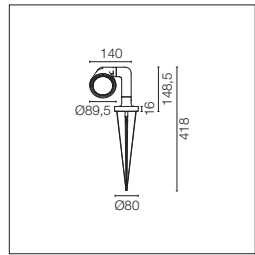

Alimentazione elettrica 220-240V inclusa. Include un sistema di giunzione IP68 H2O Stop anti-condensa a 2 vie 4 poli. Versione dimmerabile 24V disponibile su richiesta. Versione 110V a richiesta.

220-240V power supply included. Included 2 way terminal block 4 poles IP68 H2O Stop. 24V Dimmable version available on request. Version 110V upon request.

Power Led: 6W - 513 lm ≠ *FIXT 425 lm - 2700K/CRI 80 - 220-240V / 6W - 530 lm ≠ *FIXT 440 lm - 3000K/CRI 80 - 220-240V / 6W - 570 lm ≠ *FIXT 473 lm - 4000K/CRI 80 - 220-240V
*FIXT lm = Spot Optic

2700K

- Non Dimmable
- F001F21A001
- F001F21A006
- F001F21A012
- F001F21A018
- F001F21A030
- F001F21A033

2700K

- Non Dimmable
- F001F22A001
- F001F22A006
- F001F22A012
- F001F22A018
- F001F22A030
- F001F22A033

2700K

- Non Dimmable
- F001F23A001
- F001F23A006
- F001F23A012
- F001F23A018
- F001F23A030
- F001F23A033

3000K

- Non Dimmable
- F001F31A001
- F001F31A006
- F001F31A012
- F001F31A018
- F001F31A030
- F001F31A033

3000K

- Non Dimmable
- F001F32A001
- F001F32A006
- F001F32A012
- F001F32A018
- F001F32A030
- F001F32A033

3000K

- Non Dimmable
- F001F33A001
- F001F33A006
- F001F33A012
- F001F33A018
- F001F33A030
- F001F33A033

4000K

- Non Dimmable
- F001F41A001
- F001F41A006
- F001F41A012
- F001F41A018
- F001F41A030
- F001F41A033

4000K

- Non Dimmable
- F001F42A001
- F001F42A006
- F001F42A012
- F001F42A018
- F001F42A030
- F001F42A033

4000K

- Non Dimmable
- F001F43A001
- F001F43A006
- F001F43A012
- F001F43A018
- F001F43A030
- F001F43A033