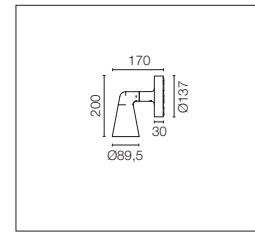

Attacco a parete. Alimentazione elettrica 220-240V inclusa. Include un sistema di giunzione IP68 H2O Stop anti-condensa a 2 vie 4 poli. Versione dimmerabile 24V disponibile su richiesta.

Direct wall installation. 220-240V power supply included. Included 2 way terminal block 4 poles IP68 H2O Stop. 24V Dimmable version available on request.

Power Led: 6W - 513 lm ≠ *FIXT 425 lm - 2700K/CRI 80 - 220-240V / 6W - 530 lm ≠ *FIXT 440 lm - 3000K/CRI 80 - 220-240V / 6W - 570 lm ≠ *FIXT 473 lm - 4000K/CRI 80 - 220-240V
*FIXT lm = Spot Optic

2700K

- Non Dimmable
- F001G21A001
- F001G21A006
- F001G21A012
- F001G21A018
- F001G21A030
- F001G21A033

2700K

- Non Dimmable
- F001G22A001
- F001G22A006
- F001G22A012
- F001G22A018
- F001G22A030
- F001G22A033

2700K

- Non Dimmable
- F001G23A001
- F001G23A006
- F001G23A012
- F001G23A018
- F001G23A030
- F001G23A033

3000K

- Non Dimmable
- F001G31A001
- F001G31A006
- F001G31A012
- F001G31A018
- F001G31A030
- F001G31A033

3000K

- Non Dimmable
- F001G32A001
- F001G32A006
- F001G32A012
- F001G32A018
- F001G32A030
- F001G32A033

3000K

- Non Dimmable
- F001G33A001
- F001G33A006
- F001G33A012
- F001G33A018
- F001G33A030
- F001G33A033

4000K

- Non Dimmable
- F001G41A001
- F001G41A006
- F001G41A012
- F001G41A018
- F001G41A030
- F001G41A033

4000K

- Non Dimmable
- F001G42A001
- F001G42A006
- F001G42A012
- F001G42A018
- F001G42A030
- F001G42A033

4000K

- Non Dimmable
- F001G43A001
- F001G43A006
- F001G43A012
- F001G43A018
- F001G43A030
- F001G43A033