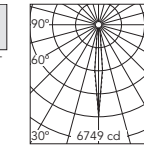

h(m)	E(ft)	D(m)
1	6749	0.17
2	1687	0.34
3	750	0.51
4	422	0.68
5	270	0.84

@4000K

2700K

1. Non Dimmable
2. F001E21D001
   - F001E21D006
   - F001E21D012
   - F001E21D018
   - F001E21D030
   - F001E21D033

3000K

1. Non Dimmable
2. F001E31D001
   - F001E31D006
   - F001E31D012
   - F001E31D018
   - F001E31D030
   - F001E31D033

4000K

1. Non Dimmable
2. F001E41D001
   - F001E41D006
   - F001E41D012
   - F001E41D018
   - F001E41D030
   - F001E41D033