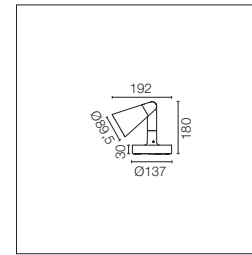

Belvedere Spot Floor 1

Alimentazione elettrica 220-240V inclusa. Pronto per l'installazione su superficie solida.
Box per l'installazione a terra da ordinare separatamente.
Include un sistema di giunzione IP68 H2O Stop. anti-condensa a 2 vie 4 poli.
Versione dimmerabile 24V disponibile su richiesta.

220-240V power supply included. Ready for installation on solid surface. Box for ground installation to be ordered separately.
Included 2 way terminal block 4 poles IP68 H2O Stop.
24V Dimmable version available on request.

Power Led: 6W - 513 lm ≠ *FIXT 425 lm - 2700K/CRI 80 - 220-240V / 6W - 530 lm ≠ *FIXT 440 lm - 3000K/CRI 80 - 220-240V / 6W - 570 lm ≠ *FIXT 473 lm - 4000K/CRI 80 - 220-240V / *FIXT lm = Spot Optic

2700K

Non Dimmable

- F001C21A001
- F001C21A006
- F001C21A012
- F001C21A018
- F001C21A030
- F001C21A033

2700K

Non Dimmable

- F001C22A001
- F001C22A006
- F001C22A012
- F001C22A018
- F001C22A030
- F001C22A033

2700K

Non Dimmable

- F001C23A001
- F001C23A006
- F001C23A012
- F001C23A018
- F001C23A030
- F001C23A033

3000K

Non Dimmable

- F001C31A001
- F001C31A006
- F001C31A012
- F001C31A018
- F001C31A030
- F001C31A033

3000K

Non Dimmable

- F001C32A001
- F001C32A006
- F001C32A012
- F001C32A018
- F001C32A030
- F001C32A033

3000K

Non Dimmable

- F001C33A001
- F001C33A006
- F001C33A012
- F001C33A018
- F001C33A030
- F001C33A033

4000K

Non Dimmable

- F001C41A001
- F001C41A006
- F001C41A012
- F001C41A018
- F001C41A030
- F001C41A033

4000K

Non Dimmable

- F001C42A001
- F001C42A006
- F001C42A012
- F001C42A018
- F001C42A030
- F001C42A033

4000K

Non Dimmable

- F001C43A001
- F001C43A006
- F001C43A012
- F001C43A018
- F001C43A030
- F001C43A033