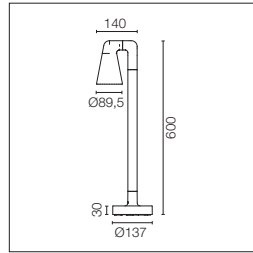

Belvedere Spot Floor 2

Alimentazione elettrica 220-240V inclusa. Pronto per l'installazione su superficie solida.
Box per l'installazione a terra da ordinare separatamente.
Include un sistema di giunzione IP68 H2O Stop anti-condensa a 2 vie 4 poli.
Versione 110V a richiesta.

220-240V power supply included. Ready for installation on solid surface. Box for ground installation to be ordered separately.
Included 2 way terminal block 4 poles IP68 H2O Stop.
Version 110V upon request.

Power Led: 6W - 513 lm ≠ *FIXT 425 lm - 2700K/CRI 80 - 220-240V / 6W - 530 lm ≠ *FIXT 440 lm - 3000K/CRI 80 - 220-240V / 6W - 570 lm ≠ *FIXT 473 lm - 4000K/CRI 80 - 220-240V / *FIXT lm = Spot Optic

2700K

1. Non Dimmable
2. F001D21A001
   - F001D21A006
   - F001D21A012
   - F001D21A018
   - F001D21A030
   - F001D21A033
   - 1-10V
   - F001D21B001
   - F001D21B006
   - F001D21B012
   - F001D21B018
   - F001D21B030
   - F001D21B033

3000K

1. Non Dimmable
2. F001D31A001
   - F001D31A006
   - F001D31A012
   - F001D31A018
   - F001D31A030
   - F001D31A033
   - 1-10V
   - F001D31B001
   - F001D31B006
   - F001D31B012
   - F001D31B018
   - F001D31B030
   - F001D31B033

4000K

1. Non Dimmable
2. F001D41A001
   - F001D41A006
   - F001D41A012
   - F001D41A018
   - F001D41A030
   - F001D41A033
   - 1-10V
   - F001D41B001
   - F001D41B006
   - F001D41B012
   - F001D41B018
   - F001D41B030
   - F001D41B033

h(m)	E(ft)	D(m)
1	6749	0.17
2	1687	0.34
3	750	0.51
4	422	0.68
5	270	0.84

@4000K

2700K

1. Non Dimmable
2. F001D22A001
   - F001D22A006
   - F001D22A012
   - F001D22A018
   - F001D22A030
   - F001D22A033
   - 1-10V
   - F001D22B001
   - F001D22B006
   - F001D22B012
   - F001D22B018
   - F001D22B030
   - F001D22B033

3000K

1. Non Dimmable
2. F001D32A001
   - F001D32A006
   - F001D32A012
   - F001D32A018
   - F001D32A030
   - F001D32A033
   - 1-10V
   - F001D32B001
   - F001D32B006
   - F001D32B012
   - F001D32B018
   - F001D32B030
   - F001D32B033

4000K

1. Non Dimmable
2. F001D42A001
   - F001D42A006
   - F001D42A012
   - F001D42A018
   - F001D42A030
   - F001D42A033
   - 1-10V
   - F001D42B001
   - F001D42B006
   - F001D42B012
   - F001D42B018
   - F001D42B030
   - F001D42B033

h(m)	E(ft)	D(m)
1	3590	0.29
2	897	0.59
3	399	0.88
4	224	1.18
5	144	1.47

@4000K

2700K

1. Non Dimmable
2. F001D23A001
   - F001D23A006
   - F001D23A012
   - F001D23A018
   - F001D23A030
   - F001D23A033
   - 1-10V
   - F001D23B001
   - F001D23B006
   - F001D23B012
   - F001D23B018
   - F001D23B030
   - F001D23B033

3000K

1. Non Dimmable
2. F001D33A001
   - F001D33A006
   - F001D33A012
   - F001D33A018
   - F001D33A030
   - F001D33A033
   - 1-10V
   - F001D33B001
   - F001D33B006
   - F001D33B012
   - F001D33B018
   - F001D33B030
   - F001D33B033

4000K

1. Non Dimmable
2. F001D43A001
   - F001D43A006
   - F001D43A012
   - F001D43A018
   - F001D43A030
   - F001D43A033
   - 1-10V
   - F001D43B001
   - F001D43B006
   - F001D43B012
   - F001D43B018
   - F001D43B030
   - F001D43B033

h(m)	E(ft)	D(m)
1	1324	0.50
2	331	1.01
3	147	1.51
4	83	2.01
5	53	2.51

@4000K