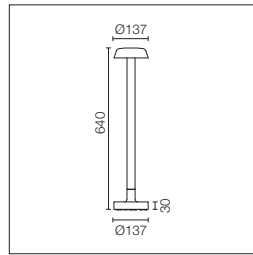

Belvedere Clove 1

Alimentazione elettrica 220-240V inclusa. Pronto per l'installazione su superficie solida.
Box per l'installazione a terra da ordinare separatamente.
Include un sistema di giunzione IP68 H2O Stop anti-condensa a 2 vie 4 poli.
Versione 110V a richiesta.

220-240V power supply included. Ready for installation on solid surface. Box for ground installation to be ordered separately.
Included 2 way terminal block 4 poles IP68 H2O Stop.
Version 110V upon request.

Power Led: 8,4W - 783 lm ≠ FIXT 631 lm - 2700K/CRI 80 - 220-240V / 8,4W - 816 lm ≠ FIXT 657 lm - 3000K/CRI 80 - 220-240V / 8,4W - 873 lm ≠ FIXT 703 lm - 4000K/CRI 80 - 220-240V

2700K

Non Dimmable

- F001A21A001
- F001A21A006
- F001A21A012
- F001A21A018
- F001A21A030
- F001A21A033

1-10V

- F001A21B001
- F001A21B006
- F001A21B012
- F001A21B018
- F001A21B030
- F001A21B033

Dali

- F001A21D001
- F001A21D006
- F001A21D012
- F001A21D018
- F001A21D030
- F001A21D033

3000K

Non Dimmable

- F001A31A001
- F001A31A006
- F001A31A012
- F001A31A018
- F001A31A030
- F001A31A033

1-10V

- F001A31B001
- F001A31B006
- F001A31B012
- F001A31B018
- F001A31B030
- F001A31B033

Dali

- F001A31D001
- F001A31D006
- F001A31D012
- F001A31D018
- F001A31D030
- F001A31D033

4000K

Non Dimmable

- F001A41A001
- F001A41A006
- F001A41A012
- F001A41A018
- F001A41A030
- F001A41A033

1-10V

- F001A41B001
- F001A41B006
- F001A41B012
- F001A41B018
- F001A41B030
- F001A41B033

Dali

- F001A41D001
- F001A41D006
- F001A41D012
- F001A41D018
- F001A41D030
- F001A41D033