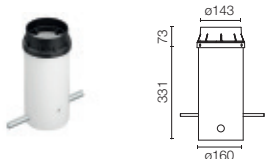

Belvedere Spot / Clove
F001Z020000

Visiera spot.

Spot visor.

Belvedere Spot
F001Z010000

Visiera spot con "honeycomb".

Spot visor with honeycomb.

Belvedere Spot
F001Z030000

Visiera spot con "flood".