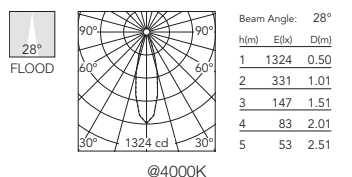

Alimentazione elettrica 220-240V inclusa. Include un sistema di giunzione IP68 H2O Stop anti-condensa a 2 vie 4 poli. Versione dimmerabile 24V disponibile su richiesta. Versione 110V a richiesta.

220-240V power supply included. Included 2 way terminal block 4 poles IP68 H2O Stop. 24V Dimmable version available on request. Version 110V upon request.

Power Led: 6W - 513 lm ≠ *FIXT 425 lm - 2700K/CRI 80 - 220-240V / 6W - 530 lm ≠ *FIXT 440 lm - 3000K/CRI 80 - 220-240V / 6W - 570 lm ≠ *FIXT 473 lm - 4000K/CRI 80 - 220-240V
*FIXT lm = Spot Optic

2700K

- Non Dimmable
- F001F21A001
- F001F21A006
- F001F21A012
- F001F21A018
- F001F21A030
- F001F21A033

2700K

- Non Dimmable
- F001F22A001
- F001F22A006
- F001F22A012
- F001F22A018
- F001F22A030
- F001F22A033

2700K

- Non Dimmable
- F001F23A001
- F001F23A006
- F001F23A012
- F001F23A018
- F001F23A030
- F001F23A033

3000K

- Non Dimmable
- F001F31A001
- F001F31A006
- F001F31A012
- F001F31A018
- F001F31A030
- F001F31A033

3000K

- Non Dimmable
- F001F32A001
- F001F32A006
- F001F32A012
- F001F32A018
- F001F32A030
- F001F32A033

3000K

- Non Dimmable
- F001F33A001
- F001F33A006
- F001F33A012
- F001F33A018
- F001F33A030
- F001F33A033

4000K

- Non Dimmable
- F001F41A001
- F001F41A006
- F001F41A012
- F001F41A018
- F001F41A030
- F001F41A033

4000K

- Non Dimmable
- F001F42A001
- F001F42A006
- F001F42A012
- F001F42A018
- F001F42A030
- F001F42A033

4000K

- Non Dimmable
- F001F43A001
- F001F43A006
- F001F43A012
- F001F43A018
- F001F43A030
- F001F43A033

Attacco a parete. Alimentazione elettrica 220-240V inclusa. Include un sistema di giunzione IP68 H2O Stop anti-condensa a 2 vie 4 poli. Versione dimmerabile 24V disponibile su richiesta.