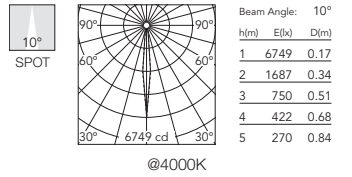

Alimentazione elettrica 220-240V inclusa. Include un sistema di giunzione IP68 H2O Stop anti-condensa a 2 vie 4 poli. Versione dimmerabile 24V disponibile su richiesta. Versione 110V a richiesta.

220-240V power supply included. Included 2 way terminal block 4 poles IP68 H2O Stop. 24V Dimmable version available on request. Version 110V upon request.

Power Led: 6W - 513 lm ≠ *FIXT 425 lm - 2700K/CRI 80 - 220-240V / 6W - 530 lm ≠ *FIXT 440 lm - 3000K/CRI 80 - 220-240V / 6W - 570 lm ≠ *FIXT 473 lm - 4000K/CRI 80 - 220-240V
*FIXT lm = Spot Optic

2700K

- Non Dimmable
- F001F21A001
- F001F21A006
- F001F21A012
- F001F21A018
- F001F21A030
- F001F21A033

2700K

- Non Dimmable
- F001F22A001
- F001F22A006
- F001F22A012
- F001F22A018
- F001F22A030
- F001F22A033

2700K

- Non Dimmable
- F001F23A001
- F001F23A006
- F001F23A012
- F001F23A018
- F001F23A030
- F001F23A033

3000K

- Non Dimmable
- F001F31A001
- F001F31A006
- F001F31A012
- F001F31A018
- F001F31A030
- F001F31A033

3000K

- Non Dimmable
- F001F32A001
- F001F32A006
- F001F32A012
- F001F32A018
- F001F32A030
- F001F32A033

3000K

- Non Dimmable
- F001F33A001
- F001F33A006
- F001F33A012
- F001F33A018
- F001F33A030
- F001F33A033

4000K

- Non Dimmable
- F001F41A001
- F001F41A006
- F001F41A012
- F001F41A018
- F001F41A030
- F001F41A033

4000K

- Non Dimmable
- F001F42A001
- F001F42A006
- F001F42A012
- F001F42A018
- F001F42A030
- F001F42A033

4000K

- Non Dimmable
- F001F43A001
- F001F43A006
- F001F43A012
- F001F43A018
- F001F43A030
- F001F43A033

Attacco a parete. Alimentazione elettrica 220-240V inclusa. Include un sistema di giunzione IP68 H2O Stop anti-condensa a 2 vie 4 poli. Versione dimmerabile 24V disponibile su richiesta.