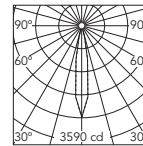

h(m)	E(ft)	D(m)
1	3590	0.29
2	897	0.59
3	399	0.88
4	224	1.18
5	144	1.47

@4000K

2700K

1. Non Dimmable
2. F001D23A001
   - F001D23A006
   - F001D23A012
   - F001D23A018
   - F001D23A030
   - F001D23A033
   - 1-10V
   - F001D23B001
   - F001D23B006
   - F001D23B012
   - F001D23B018
   - F001D23B030
   - F001D23B033

3000K

1. Non Dimmable
2. F001D33A001
   - F001D33A006
   - F001D33A012
   - F001D33A018
   - F001D33A030
   - F001D33A033
   - 1-10V
   - F001D33B001
   - F001D33B006
   - F001D33B012
   - F001D33B018
   - F001D33B030
   - F001D33B033

4000K

1. Non Dimmable
2. F001D43A001
   - F001D43A006
   - F001D43A012
   - F001D43A018
   - F001D43A030
   - F001D43A033
   - 1-10V
   - F001D43B001
   - F001D43B006
   - F001D43B012
   - F001D43B018
   - F001D43B030
   - F001D43B033