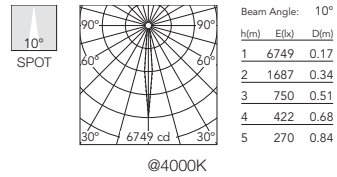

Attacco a parete. Alimentazione elettrica 220-240V inclusa. Include un sistema di giunzione IP68 H2O Stop anti-condensa a 2 vie 4 poli. Versione dimmerabile 24V disponibile su richiesta.

Direct wall installation. 220-240V power supply included. Included 2 way terminal block 4 poles IP68 H2O Stop. 24V Dimmable version available on request.

Power Led: 6W - 513 lm ≠ *FIXT 425 lm - 2700K/CRI 80 - 220-240V / 6W - 530 lm ≠ *FIXT 440 lm - 3000K/CRI 80 - 220-240V / 6W - 570 lm ≠ *FIXT 473 lm - 4000K/CRI 80 - 220-240V
*FIXT lm = Spot Optic

2700K

- Non Dimmable
- F001G21A001
- F001G21A006
- F001G21A012
- F001G21A018
- F001G21A030
- F001G21A033

2700K

- Non Dimmable
- F001G22A001
- F001G22A006
- F001G22A012
- F001G22A018
- F001G22A030
- F001G22A033

2700K

- Non Dimmable
- F001G23A001
- F001G23A006
- F001G23A012
- F001G23A018
- F001G23A030
- F001G23A033

3000K

- Non Dimmable
- F001G31A001
- F001G31A006
- F001G31A012
- F001G31A018
- F001G31A030
- F001G31A033

3000K

- Non Dimmable
- F001G32A001
- F001G32A006
- F001G32A012
- F001G32A018
- F001G32A030
- F001G32A033

3000K

- Non Dimmable
- F001G33A001
- F001G33A006
- F001G33A012
- F001G33A018
- F001G33A030
- F001G33A033

4000K

- Non Dimmable
- F001G41A001
- F001G41A006
- F001G41A012
- F001G41A018
- F001G41A030
- F001G41A033

4000K

- Non Dimmable
- F001G42A001
- F001G42A006
- F001G42A012
- F001G42A018
- F001G42A030
- F001G42A033

4000K

- Non Dimmable
- F001G43A001
- F001G43A006
- F001G43A012
- F001G43A018
- F001G43A030
- F001G43A033