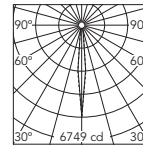

h(m)	E(ft)	D(m)
1	6749	0.17
2	1687	0.34
3	750	0.51
4	422	0.68
5	270	0.84

@4000K

2700K

1. Non Dimmable
2. F001D22A001
   - F001D22A006
   - F001D22A012
   - F001D22A018
   - F001D22A030
   - F001D22A033
   - 1-10V
   - F001D22B001
   - F001D22B006
   - F001D22B012
   - F001D22B018
   - F001D22B030
   - F001D22B033

3000K

1. Non Dimmable
2. F001D32A001
   - F001D32A006
   - F001D32A012
   - F001D32A018
   - F001D32A030
   - F001D32A033
   - 1-10V
   - F001D32B001
   - F001D32B006
   - F001D32B012
   - F001D32B018
   - F001D32B030
   - F001D32B033

4000K

1. Non Dimmable
2. F001D42A001
   - F001D42A006
   - F001D42A012
   - F001D42A018
   - F001D42A030
   - F001D42A033
   - 1-10V
   - F001D42B001
   - F001D42B006
   - F001D42B012
   - F001D42B018
   - F001D42B030
   - F001D42B033