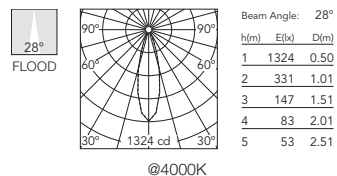

Attacco a parete. Alimentazione elettrica 220-240V inclusa. Include un sistema di giunzione IP68 H2O Stop anti-condensa a 2 vie 4 poli. Versione dimmerabile 24V disponibile su richiesta.

Direct wall installation. 220-240V power supply included. Included 2 way terminal block 4 poles IP68 H2O Stop. 24V Dimmable version available on request.

Power Led: 6W - 513 lm ≠ *FIXT 425 lm - 2700K/CRI 80 - 220-240V / 6W - 530 lm ≠ *FIXT 440 lm - 3000K/CRI 80 - 220-240V / 6W - 570 lm ≠ *FIXT 473 lm - 4000K/CRI 80 - 220-240V
*FIXT lm = Spot Optic

2700K

- Non Dimmable
- F001G21A001
- F001G21A006
- F001G21A012
- F001G21A018
- F001G21A030
- F001G21A033

2700K

- Non Dimmable
- F001G22A001
- F001G22A006
- F001G22A012
- F001G22A018
- F001G22A030
- F001G22A033

2700K

- Non Dimmable
- F001G23A001
- F001G23A006
- F001G23A012
- F001G23A018
- F001G23A030
- F001G23A033

3000K

- Non Dimmable
- F001G31A001
- F001G31A006
- F001G31A012
- F001G31A018
- F001G31A030
- F001G31A033

3000K

- Non Dimmable
- F001G32A001
- F001G32A006
- F001G32A012
- F001G32A018
- F001G32A030
- F001G32A033

3000K

- Non Dimmable
- F001G33A001
- F001G33A006
- F001G33A012
- F001G33A018
- F001G33A030
- F001G33A033

4000K

- Non Dimmable
- F001G41A001
- F001G41A006
- F001G41A012
- F001G41A018
- F001G41A030
- F001G41A033

4000K

- Non Dimmable
- F001G42A001
- F001G42A006
- F001G42A012
- F001G42A018
- F001G42A030
- F001G42A033

4000K

- Non Dimmable
- F001G43A001
- F001G43A006
- F001G43A012
- F001G43A018
- F001G43A030
- F001G43A033