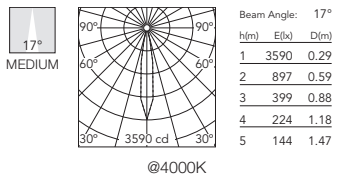

Alimentazione elettrica 220-240V inclusa. Include un sistema di giunzione IP68 H2O Stop anti-condensa a 2 vie 4 poli. Versione dimmerabile 24V disponibile su richiesta. Versione 110V a richiesta.

220-240V power supply included. Included 2 way terminal block 4 poles IP68 H2O Stop. 24V Dimmable version available on request. Version 110V upon request.

Power Led: 6W - 513 lm ≠ *FIXT 425 lm - 2700K/CRI 80 - 220-240V / 6W - 530 lm ≠ *FIXT 440 lm - 3000K/CRI 80 - 220-240V / 6W - 570 lm ≠ *FIXT 473 lm - 4000K/CRI 80 - 220-240V
*FIXT lm = Spot Optic

2700K

- Non Dimmable
- F001F21A001
- F001F21A006
- F001F21A012
- F001F21A018
- F001F21A030
- F001F21A033

2700K

- Non Dimmable
- F001F22A001
- F001F22A006
- F001F22A012
- F001F22A018
- F001F22A030
- F001F22A033

2700K

- Non Dimmable
- F001F23A001
- F001F23A006
- F001F23A012
- F001F23A018
- F001F23A030
- F001F23A033

3000K

- Non Dimmable
- F001F31A001
- F001F31A006
- F001F31A012
- F001F31A018
- F001F31A030
- F001F31A033

3000K

- Non Dimmable
- F001F32A001
- F001F32A006
- F001F32A012
- F001F32A018
- F001F32A030
- F001F32A033

3000K

- Non Dimmable
- F001F33A001
- F001F33A006
- F001F33A012
- F001F33A018
- F001F33A030
- F001F33A033

4000K

- Non Dimmable
- F001F41A001
- F001F41A006
- F001F41A012
- F001F41A018
- F001F41A030
- F001F41A033

4000K

- Non Dimmable
- F001F42A001
- F001F42A006
- F001F42A012
- F001F42A018
- F001F42A030
- F001F42A033

4000K

- Non Dimmable
- F001F43A001
- F001F43A006
- F001F43A012
- F001F43A018
- F001F43A030
- F001F43A033

Attacco a parete. Alimentazione elettrica 220-240V inclusa. Include un sistema di giunzione IP68 H2O Stop anti-condensa a 2 vie 4 poli. Versione dimmerabile 24V disponibile su richiesta.