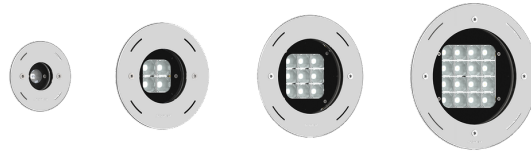

BORNHOLM

Sophisticated underwater recessed family available in four sizes, with a wide range of lumen outputs, multiple beam angles and RGBW versions to suit any project brief.

Luminaire Structure

- Stainless steel body in grade 316
- Single cable entry
- One cable gland supplied with 2 m of 2x1.0 sqmm outdoor cable for BOH-60001, BOH-60003, BOH-60011, BOH-60013, BOH-60021, BOH-60023, BOH-60031, BOH-60033
- One cable gland supplied with 2 m of 5x0.75 sqmm outdoor cable for BOH-60002, BOH-60012, BOH-60022, BOH-60032
- Stainless steel fasteners in grade 316
- Durable silicone rubber gasket
- Clear toughened glass
- Remote driver for constant current (CC) is included
- Remote driver for constant voltage (CV) not included
- Luminaire must be submerged when operational
- Recessing box in stainless steel 316 grade
- Remote box IP-rated is not included
- Maximum depth 2 m
- Outdoor cable needs to be ordered with a specific length