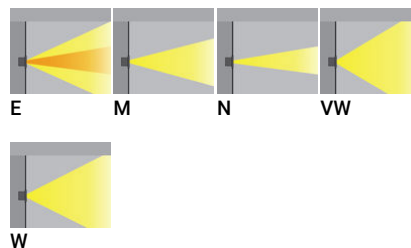

Light symbol

Product colour

We reserve the right to make technical and design changes.

01:33, 11-05-2022

<https://www.ligman.com/bornholm-recessed-underwater-projectors-bor-un3/>

Europe
LIGMAN EUROPE s.r.o.
VGP Park Ústí nad Labem
P 2 120
40317, Přestanov
Czech Republic
+420 477 071 500
sales.cz@ligman.com

ASIA PACIFIC
LIGMAN Lighting Co.,Ltd.
17/2 Moo4 Monthong
Bangnampreaw
24150, Chachoengsao
Thailand
+66 2 108 6700
info@ligman.com