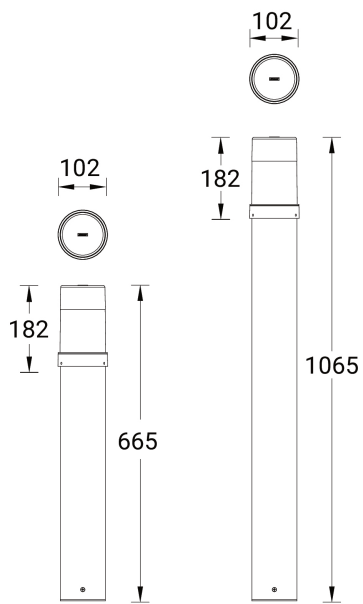

BAMBOO

BAMBOO

BAMBOO 3