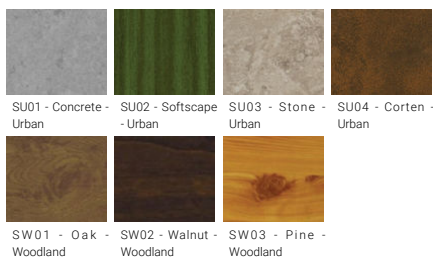

Feature

Light symbol

Product colour

Special finishes upon request

We reserve the right to make technical and design changes.

01:18, 16-05-2022

<https://www.ligman.com/bamboo-bollards-ba-b03/>

Europe
LIGMAN EUROPE s.r.o.
VGP Park Ústí nad Labem
P 2 120
40317, Přestanov
Czech Republic
+420 477 071 500
sales.cz@ligman.com