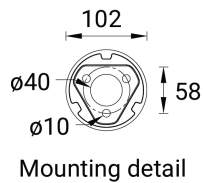

BAMBOO

BAMBOO

BAMBOO 3