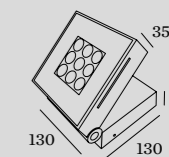

## 1.0

LED 18W | 220-240VAC | 50-60Hz  
COB 3-step | incl. PS | phase-cut dim  
aluminium powder coated

1.28kg IP65

120°

0/110°

3000K | >80 CRI | 1040lm

CODE

700364D4