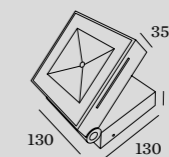

## 1.0

LED 18W | 220-240VAC | 50-60Hz  
COB 3-step | incl. PS | phase-cut dim  
aluminium powder coated

1.28kg IP65

120°

0/110°

3000K | >80 CRI | 1040lm

CODE

700364D4