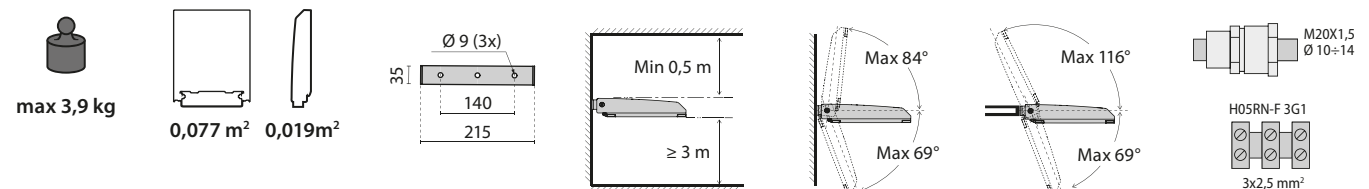

DESCRIPTION	COLOR	PART NUMBER
Four WIN+1 aluminium pole top fitting and steel outreach arm for Ø 60-76 mm poles, installed at 90°. Finished painted aluminium grey.	●	14049294
500 mm wall mounting extension arm in sheet steel painted aluminium grey (WIN+1).	●	14043394
WIN+1 mounting bracket in stainless steel.	●	14048104
Gliding support made of painted aluminium for the installation on 60 - 76 mm diam. posts . 1 luminaire 5STARS 1 / WIN+1.	●	14029094
Gliding support made of painted aluminium for the installation on 60-76 mm diam. posts 2 opposed luminaires 5STARS 1 / WIN+1.	●	14047194