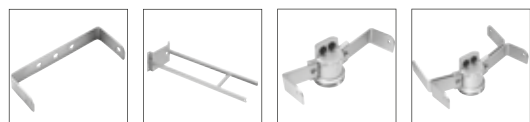

OPTIONAL ACCESSORIES

DESCRIPTION	COLOR	PART NUMBER
WIN+2		
External anti-glare louvre painted aluminium grey (WIN+2).	●	14045694
External steel cowl painted aluminium grey (WIN+2).	●	14045794
Aluminium pole top and steel outreach arm. Painted aluminium grey (WIN+2).	●	14068694
Twin WIN+2 aluminium pole top fitting and steel outreach arm for $\varnothing 76$ mm poles, installed at 90° . Painted aluminium grey.	●	14068794
Twin WIN+2 aluminium pole top fitting and steel outreach arm for $\varnothing 76$ mm poles, installed at 180° . Painted aluminium grey.	●	14068894
Three WIN+2 aluminium pole top fitting and steel outreach arm for $\varnothing 76$ mm poles, installed at 90° . Painted aluminium grey.	●	14068994
Three WIN+2 aluminium pole top fitting and steel outreach arm for $\varnothing 76$ mm poles, installed at 120° . Painted aluminium grey.	●	14069094
Four WIN+2 aluminium pole top fitting and steel outreach arm for $\varnothing 76$ mm poles. Painted aluminium grey.	●	14069194
Long bracket for ceiling mounting, painted aluminium grey (WIN+2).	●	14057394

DESCRIPTION	COLOR	PART NUMBER
WIN+2 strengthening bracket. Suitable for one floodlight single point fixing M12 screw in centre of the bracket.	●	14046120
1000mm extension arm in heavy gauge steel, painted aluminium grey (WIN+2).	●	14048694
Single pole top mounting, for $\varnothing 60-76$ mm poles, painted aluminium grey (WIN+2).	●	14051294
Double pole top mounting, $\varnothing 60-76$ mm poles, painted aluminium grey	●	14051394

14045694

14045794

14068694

14068794

14068894

14068994

14069094

14069194