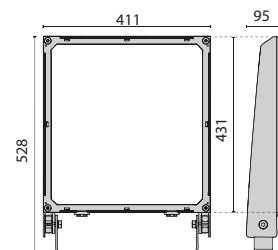

WIN+2 S/M

IK07 2.4J xx5

LAMPHOLDER	WATTAGE	CLASS	☞	CRI	KELVIN	COS ϕ $\geq 0,9$	OPTIC	OPTIC BEAM	LIGHTSOURCE LUMEN OUTPUT	LUMINAIRE LUMEN OUTPUT	L	B	LIFETIME	COLOUR/ RAL	PART NUMBER
Power LED 220-240 V 50/60 Hz															
LED	210 W	I		70	4000	•	S/M	-	26700 lm	24131 lm	70	10	55000 h	●	06266094
LED	139 W	I		70	4000	•	S/M	-	17800 lm	16172 lm	70	10	55000 h	●	06266194