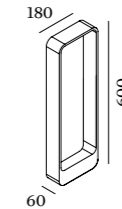

6.0

LED 8W | 220-240VAC | 50-60Hz
COB 3-step | incl. PS | phase-cut dim
aluminium powder coated

2.60kg IP65 $\pm 0.3^\circ$

3000K | >80 CRI | 480lm

CODE
722374W4
722374D4

OPTIONAL

CODE
ground spike 90013102