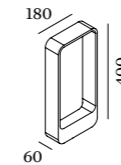

## 4.0

LED 8W | 220-240VAC | 50-60Hz  
COB 3-step | incl. PS | phase-cut dim  
aluminium powder coated

1.92kg IP65  $\pm 0.3^\circ$

3000K | >80 CRI | 480lm

| CODE     |
|----------|
| 722274W4 |
| 722274D4 |