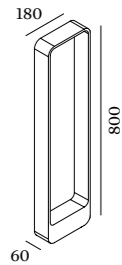

8.0

LED 8W | 220-240VAC | 50-60Hz
COB 3-step | incl. PS | phase-cut dim
aluminium powder coated

3.10kg IP65 $\pm 0.3^\circ$

3000K | >80 CRI | 480lm

CODE
722474W4
722474D4

OPTIONAL

CODE
ground spike 90013102