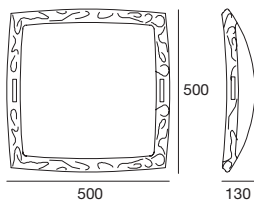

TYPE	CODE	SOURCE
☐ TRANSPARENT	4482	2x57 W Max Halogen (LED bulbs compatible)