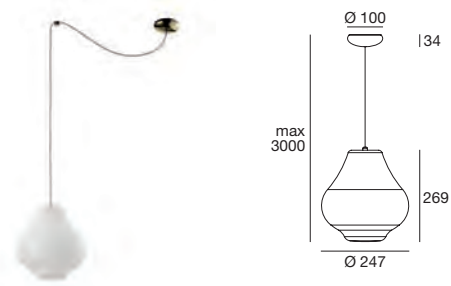

SISTERS_2

E27 | 220-240 V

TYPE	CODE	SOURCE
☐ WHITE	8382	1x46 W Max Halogen (LED bulbs compatible)
☒ WHITE / CHROME	8384	
☒ WHITE / GOLD	8385	
☒ WHITE / COPPER	8386	

CEILING ROSE

Finishes