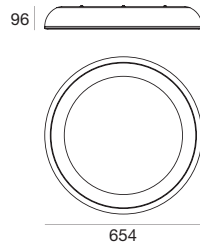

Reflexio | Ceiling-Wall light | 220-240 V | topLED 42 W

type

Wh.	Wh.	CRI 90	8532
Bl.	Wh.	CRI 90	8533

colour

3000 K 5671 lm

optics

diffused

accessories

KIT0080
CASAMBI
Phase-Cut Dimmer
1 art.

KIT0026
Phase-Cut Dimmer
1-2 art.