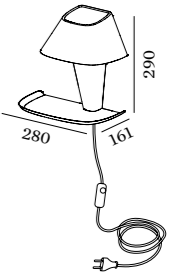

1.1

LED C35 or P25 max. 6W | E14
plated or powder coated steel
polycarbonate | incl. cable plug
and dimmer

IP20 1.1kg

Lamp Body

	CODE
	6511CTG_
	6511CSG_
	6511CCW_
	6511CAY_
	6511CHR_

Tray Colours

	CODE
	C_
	N_
	G_
	P_
	W_
	B_

Cable Plug Colours

	CODE
	_W
	_B