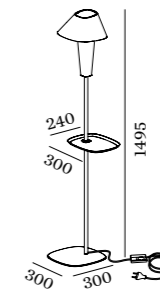

Mounting Detail

Detail	CODE
Black	C
White	N
Yellow	G
Red	P
White	W
Black	B

Cable plug with dimmer

OPTIONAL

QA60 LED E27 9W dim	CODE
2700K 800lm	9003E132

1.0 L

LED QA60 max. 12W | E27
 plated or powder coated steel
 polycarbonate | incl. white cable
 for white tray otherwise black cable