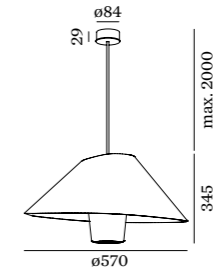

REVER SUSPENDED

CEILING SUSPENDED

1.0

LED QA60 max. 15W | E27
 metalized or painted ABS
 polycarbonate | hanging in
 both ways

IP20 3.5kg

Lamp Body

	CODE
	6521ETG
	6521ESG
	6521ECW
	6521EAY
	6521EHR

Mounting Detail

WALL SURFACE

1.0

LED C35 or P25 max. 6W | E14
plated or powder coated steel
polycarbonate

IP20 1kg

Lamp Body

	CODE
	6511CTG_
	6511CSG_
	6511CCW_
	6511CAY_
	6511CHR_

Tray Colours

	CODE
	C_
	N_
	G_
	P_
	W_
	B_