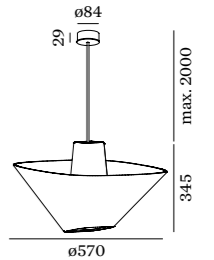

REVER SUSPENDED

CEILING SUSPENDED

1.0

LED QA60 max. 15W | E27
 metalized or painted ABS
 polycarbonate | hanging in
 both ways

IP20 3.5kg

Lamp Body

	CODE
	6521ETG
	6521ESG
	6521ECW
	6521EAY
	6521EHR

Mounting Detail

WALL SURFACE

1.0

LED C35 or P25 max. 6W | E14
plated or powder coated steel
polycarbonate

IP20 1kg

Lamp Body

	CODE
	6511CTG_
	6511CSG_
	6511CCW_
	6511CAY_
	6511CHR_

Tray Colours

	CODE
	C_
	N_
	G_
	P_
	W_
	B_