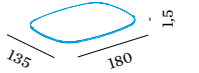

OPTIONAL

QA60 LED E27 9W dim

	CODE
2700K 800lm	9003E132

REVER DINING

TABLE

1.0

LED 2.5W | 160 lm | 2700 K | touch dim | magnetic pole with optional base | rechargeable li-ion battery incl. 1.5m usb charging cable | lights up to 8 hours powder coated zink alloy | PMMA