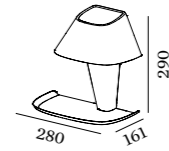

WALL SURFACE

1.0

LED C35 or P25 max. 6W | E14
plated or powder coated steel
polycarbonate

IP20 1kg

Lamp Body

	CODE
	6511CTG_
	6511CSG_
	6511CCW_
	6511CAY_
	6511CHR_

Tray Colours

	CODE
	C_
	N_
	G_
	P_
	W_
	B_