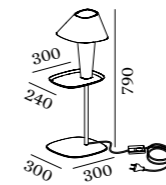

REVER FLOOR

FLOOR SURFACE

1.0 XS

LED QA60 max. 12W | E27
plated or powder coated steel
polycarbonate | incl. white cable
for white tray otherwise black cable

IP20 4.7kg

Lamp Body

	CODE
	6531ETG_
	6531ESG_
	6531ECW_
	6531EAY_
	6531EHR_

Mounting Detail

	CODE
	C
	N
	G
	P
	W
	B