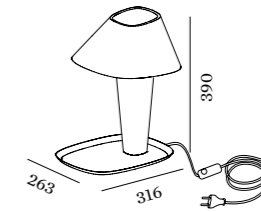

Cable Plug Colours

Cable plug with dimmer

	CODE
	_W
	_B

REVER TABLE

TABLE

1.0

LED QA60 max. 12W | E27
plated or powder coated steel
polycarbonate | incl. white cable
for white tray otherwise black
cable

IP20 1.5kg