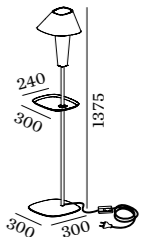

1.0 M

LED QA60 max. 12W | E27
 plated or powder coated steel
 polycarbonate | incl. white cable
 for white tray otherwise black cable

IP20 5.3kg

Lamp Body

	CODE
	6533ETG_
	6533ESG_
	6533ECW_
	6533EAY_
	6533EHR_