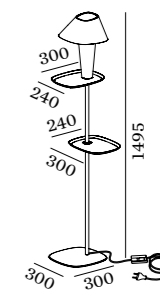

2.0 L

LED QA60 max. 12W | E27
plated or powder coated steel
polycarbonate | incl. white cable
for white tray otherwise black cable

IP20 5.8kg

Lamp Body

Color	CODE
Teal	6542ETG_
Grey	6542ESG_
White	6542ECW_
Yellow	6542EAY_
Orange	6542EHR_

Mounting Detail

Detail	CODE
Black	C
White	N
Yellow	G
Red	P
White	W
Black	B