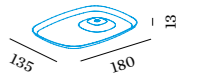

Plate Colours

	CODE
	90019163
	90019164

OPTIONAL

Single metal charging tray with magnetic fix to add to REVER DINING plated or powder coated steel

Tray Colours

	CODE
	90019171
	90019172
	90019173
	90019174
	90019165
	90019166