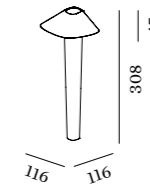

OPTIONAL

QA60 LED E27 9W dim

	CODE
2700K 800lm	9003E132

REVER DINING

TABLE

1.0

LED 2.5W | 160 lm | 2700 K | touch dim | magnetic pole with optional base | rechargeable li-ion battery incl. 1.5m usb charging cable | lights up to 8 hours powder coated zink alloy | PMMA