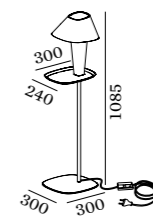

Mounting Detail

	CODE
	C
	N
	G
	P
	W
	B

Cable plug with dimmer

OPTIONAL

QA60 LED E27 9W dim	CODE
2700K 800lm	9003E132

1.0 S

LED QA60 max. 12W | E27
 plated or powder coated steel
 polycarbonate | incl. white cable
 for white tray otherwise black cable