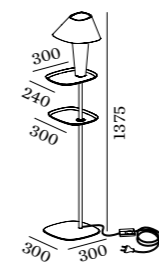

REVER FLOOR

FLOOR SURFACE

2.0 M

LED QA60 max. 12W | E27
plated or powder coated steel
polycarbonate | incl. white cable
for white tray otherwise black cable

IP20 5.7kg

Lamp Body

Color	CODE
Teal	6541ETG_
Grey	6541ESG_
White	6541ECW_
Yellow	6541EAY_
Orange	6541EHR_

Mounting Detail

Detail	CODE
Black	C
White	N
Yellow	G
Red	P
White	W
Black	B