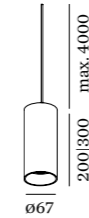

RAY MULTI

CEILING SUSPENDED

2.0 | 3.0 LED

LED 6W | 220-240VAC | 50-60Hz
COB 3-step | incl. PS | phase-cut dim
aluminium powder coated
brushed | one hook included

0.62kg | IP20 | $\pm 0.3^\circ$ | $\pm 36^\circ$

2.0 200mm	CODE
	227764W
	227764L
	227764P
	227764B

3.0 300mm	CODE
	227864W
	227864L
	227864P
	227864B

Light Colour Selection

	LUMEN	CRI	CODE
2700K	420	>90	3
3000K	440	>90	5
1800-2850K	360	>95	9

2.0 | 3.0 PAR16

PAR16 max.35W | GU10
100-240VAC | 50-60Hz
aluminium powder coated
brushed | one hook included

0.54kg | IP20 | $\pm 0.9^\circ$

2.0 200mm	CODE
	227720W0
	227720L0
	227720P0
	227720B0

3.0 300mm	CODE
	227820W0
	227820L0
	227820P0
	227820B0

OPTIONAL

PAR16 LED GU10 7W
phase-cut dim

	CODE
2700K	901228W2
3000K	901228W4
1800-2850K	901229S9

more lamps and specs on page 577

ALWAYS USE

Multiple suspension ceiling base
round for up to 8 lamps

	CODE
	90052005
	90052006

Extra set standard connectors for
5 to 8 lamps

	CODE
	90059118

Multiple suspension ceiling base long
600mm | 2 lamps

	CODE
	90052007
	90052008

900mm | 3 lamps

	CODE
	90052009
	90052010

1200mm | 4 lamps

	CODE
	90052011
	90052012

1500mm | 5 lamps

	CODE
	90052013
	90052014

more information and options on
page 591