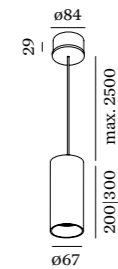

RAY

CEILING SUSPENDED

2.0 | 3.0 LED

LED 6W | 220-240VAC | 50-60Hz
COB 3-step | incl. PS | phase-cut dim
aluminium powder coated
brushed

0.62 | 0.76kg | IP20 | 0.3° | 36°

2.0

200mm

	CODE
	207764W
	207764L
	207764P
	207764B

3.0

300mm

	CODE
	207864W
	207864L
	207864P
	207864B