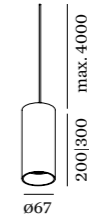

RAY MULTI

CEILING SUSPENDED

2.0 | 3.0 LED

LED 6W | 220-240VAC | 50-60Hz
COB 3-step | incl. PS | phase-cut dim
aluminium powder coated
brushed | one hook included

0.62kg | IP20 | $\pm 0.3^\circ$ | $\pm 36^\circ$

2.0 200mm	CODE
	227764W
	227764L
	227764P
	227764B

3.0 300mm	CODE
	227864W
	227864L
	227864P
	227864B

Light Colour Selection

	LUMEN	CRI	CODE
2700K	420	>90	3
3000K	440	>90	5
1800-2850K	360	>95	9

2.0 | 3.0 PAR16

PAR16 max.35W | GU10
100-240VAC | 50-60Hz
aluminium powder coated
brushed | one hook included

0.54kg | IP20 | $\pm 0.9^\circ$

2.0 200mm	CODE
	227720W0
	227720L0
	227720P0
	227720B0

3.0 300mm	CODE
	227820W0
	227820L0
	227820P0
	227820B0

OPTIONAL

PAR16 LED GU10 7W
phase-cut dim

	CODE
2700K	901228W2
3000K	901228W4
1800-2850K	901229S9

more lamps and specs on page 577

ALWAYS USE

Multiple suspension ceiling base
round for up to 8 lamps

	CODE
	90052005
	90052006

Extra set standard connectors for
5 to 8 lamps

	CODE
	90059118

Multiple suspension ceiling base long
600mm | 2 lamps

	CODE
	90052007
	90052008

900mm | 3 lamps

	CODE
	90052009
	90052010

1200mm | 4 lamps

	CODE
	90052011
	90052012

1500mm | 5 lamps

	CODE
	90052013
	90052014

more information and options on
page 591