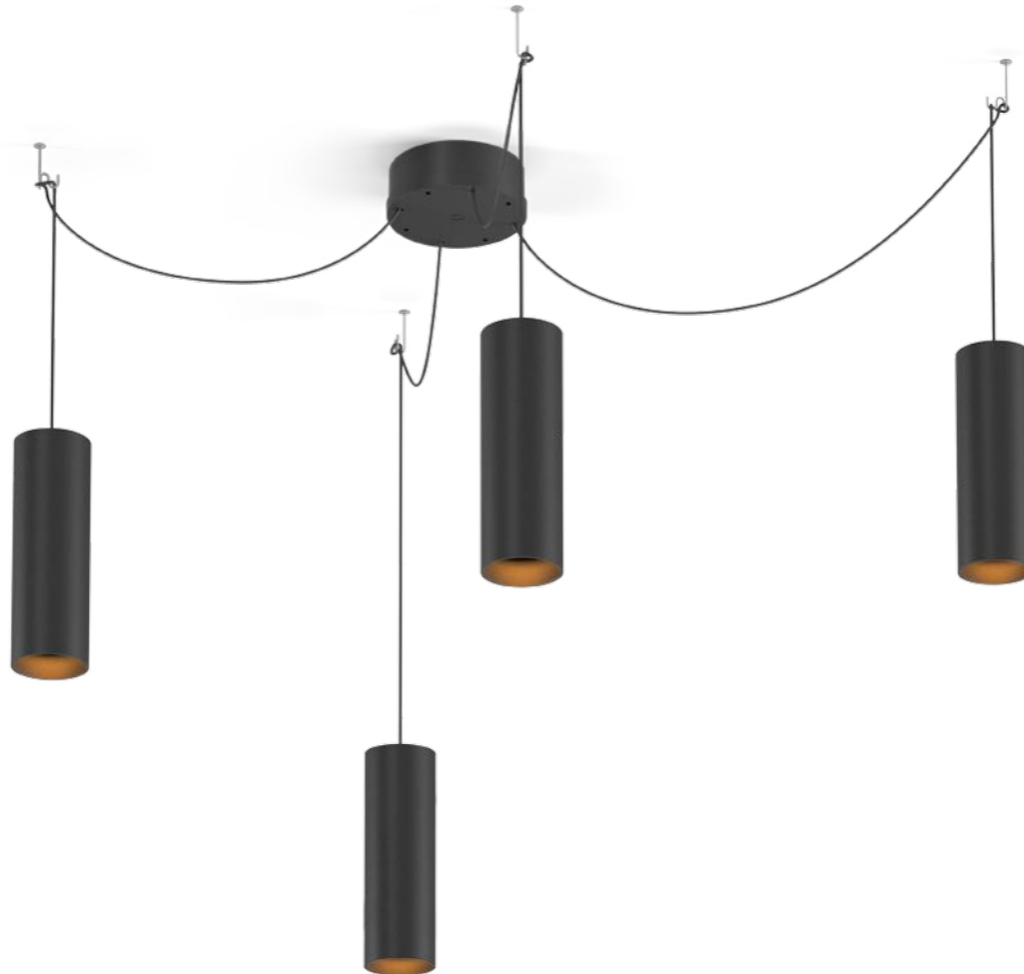

	CODE
2700K	901228W2
3000K	901228W4
1800-2850K	901229S9

more lamps and specs on page 577

back

RAY MULTI

CEILING SUSPENDED

2.0 | 3.0 LED

LED 6W | 220-240VAC | 50-60Hz
COB 3-step | incl. PS | phase-cut dim
aluminium powder coated
brushed | one hook included