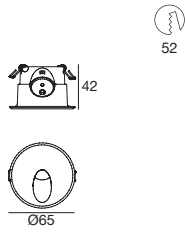

Quara65_R | Path-marker | powerLED 2 W 630 mA

type		colour			optic	
White	CRI 80 85543	3000 K	208 lm	W	70°	70
Grey	CRI 80 85542	4000 K	222 lm	N		
Cor-Ten	CRI 80 87988	5000 K	253 lm	C		
		Blue		B		
R - G - Y on request						

89420	99179	99186	84338
ON/OFF 1 - 2 art.	ON/OFF 3 - 6 art.	ON/OFF 6 - 12 art.	Outer casing