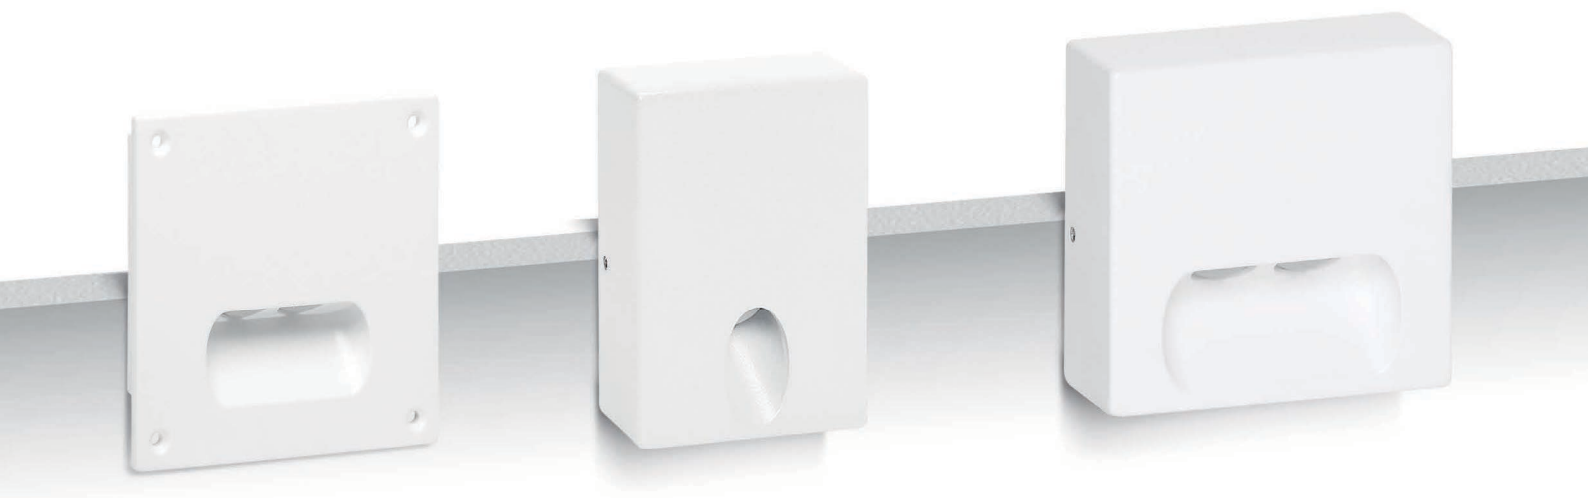

# Quara65

An oval path-marker recessed wall light in the shape of a **drop of light** carved out of the square or round casing, made of aluminium or steel. Installed close to the ground, it casts **light circles** onto the surface below while decorating outdoor stairs and flooring details in the dark with style.

**Passive heat dissipation**

Aluminium casing or AISI 316 stainless steel casing for high salinity environments

**Customizable light**

Three shades of white and four colours for customizable lighting.

**Minimalist aesthetics**

The design of the square and circle is direct and universal

**Quara65\_R** | Path-marker | powerLED 2 W 630 mA

| type                 |                     | colour |        |          | optic |           |
|----------------------|---------------------|--------|--------|----------|-------|-----------|
| White                | CRI 80 <b>85543</b> | 3000 K | 208 lm | <b>W</b> | 70°   | <b>70</b> |
| Grey                 | CRI 80 <b>85542</b> | 4000 K | 222 lm | <b>N</b> |       |           |
| Cor-Ten              | CRI 80 <b>87988</b> | 5000 K | 253 lm | <b>C</b> |       |           |
|                      |                     | Blue   |        | <b>B</b> |       |           |
| R - G - Y on request |                     |        |        |          |       |           |