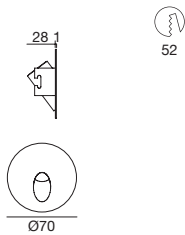

Quara65_RI | Path-marker | powerLED 2 W 630 mA

type		colour			optic	
Steel	CRI 80 92671	3000 K	208 lm	W	70°	70
		4000 K	222 lm	N		
		5000 K	253 lm	C		
		Blue		B		
R - G - Y on request						

89420	99179	99186	84338
ON/OFF 1 - 2 art.	ON/OFF 3 - 6 art.	ON/OFF 6 - 12 art.	Outer casing