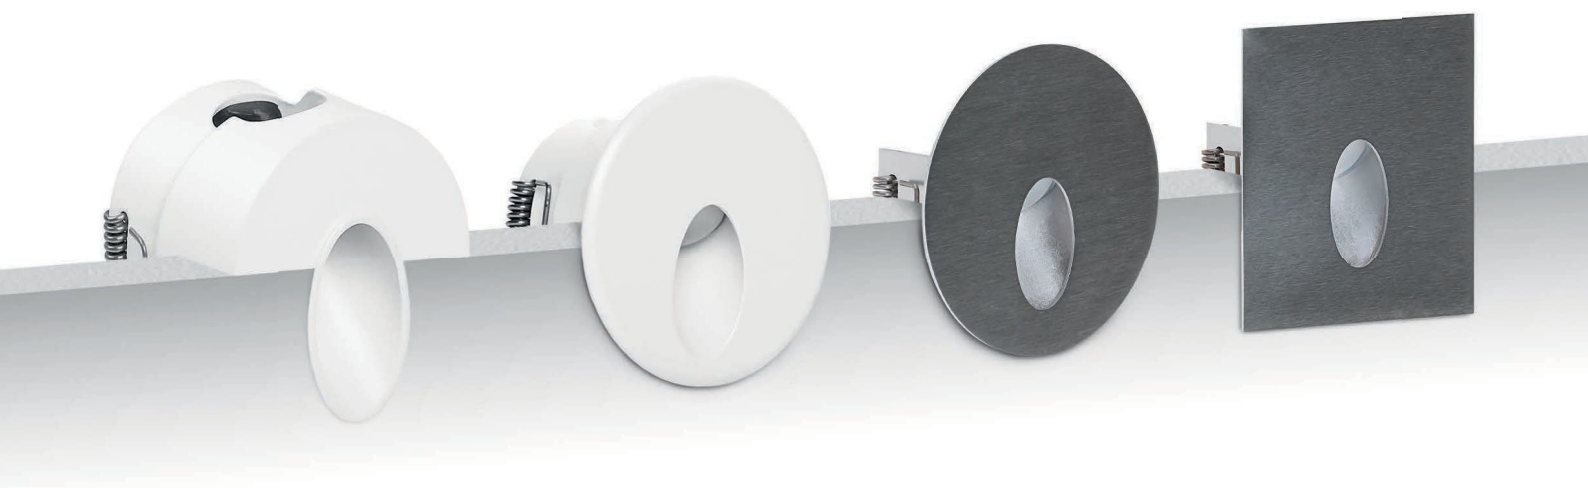

# Quara65

An oval path-marker recessed wall light in the shape of a **drop of light** carved out of the square or round casing, made of aluminium or steel. Installed close to the ground, it casts **light circles** onto the surface below while decorating outdoor stairs and flooring details in the dark with style.

**Passive heat dissipation**

Aluminium casing or AISI 316 stainless steel casing for high salinity environments

**Customizable light**

Three shades of white and four colours for customizable lighting.

**Minimalist aesthetics**

The design of the square and circle is direct and universal

**Quara65\_R** | Path-marker | powerLED 2 W 630 mA

| type                 |                     | colour |        |          | optic |           |
|----------------------|---------------------|--------|--------|----------|-------|-----------|
| White                | CRI 80 <b>85543</b> | 3000 K | 208 lm | <b>W</b> | 70°   | <b>70</b> |
| Grey                 | CRI 80 <b>85542</b> | 4000 K | 222 lm | <b>N</b> |       |           |
| Cor-Ten              | CRI 80 <b>87988</b> | 5000 K | 253 lm | <b>C</b> |       |           |
|                      |                     | Blue   |        | <b>B</b> |       |           |
| R - G - Y on request |                     |        |        |          |       |           |