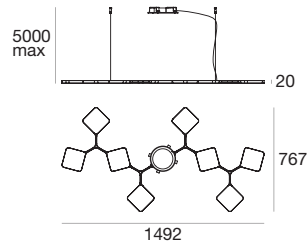

diffused

accessories

KIT0080
CASAMBI
Phase-Cut Dimmer
1 art.

KIT0026
Phase-Cut Dimmer
1-2 art.

Quad,
pendant luminaires

Quad_P9 | Pendant luminaires | 220-240 V | topLED 91 W

type

White	CRI 90	8110
Black	CRI 90	8111