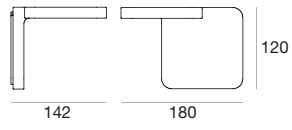

type

White	CRI 90	7750
Black	CRI 90	7753

colour

3000 K 1530 lm

optics

diffused

accessories

KIT0080
CASAMBI
Phase-Cut Dimmer
1-2 art.

KIT0026
Phase-Cut Dimmer
1-5 art.