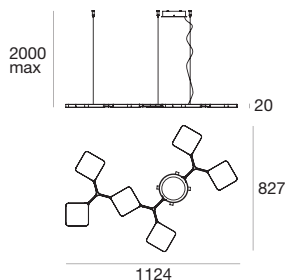

Quad_P7 | Pendant luminaires | 220-240 V | topLED 42 W

type

White	CRI 90	8520
Black	CRI 90	8521

colour

3000 K 4173 lm

optics

diffused

accessories

KIT0080
CASAMBI
Phase-Cut Dimmer
1 art.

KIT0026
Phase-Cut Dimmer
1-2 art.

Quad,
pendant luminaires