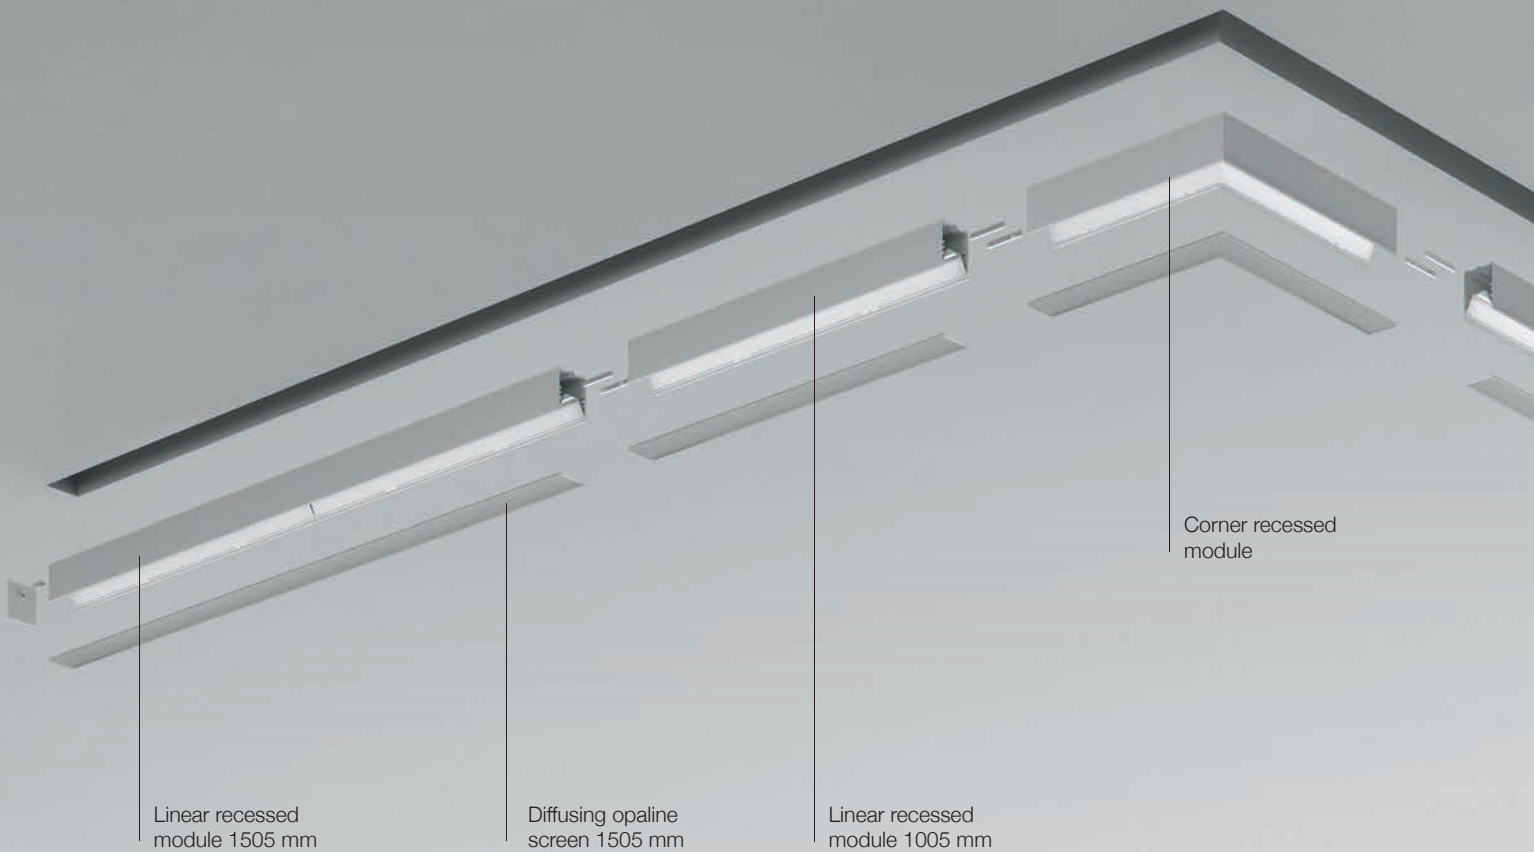

Outline_MF

Linear light

Linear lighting elements with unlimited composition solutions to create continuous lines and corners. Anodized or coated extruded aluminium casing and polycarbonate diffusers. Wiring included with LED source.

Complete element version

▶ 236

Outline_MF

New version

The whole Outline range has been upgraded with new lighting units and new lengths. Opaline screens matching the profiles are available with lengths up to 3 metres, this highlights the perception of a seamless lighting line that can outline the space with a diffused and performing emission.

On measure lighting

We can provide special length modules to satisfy all the specific project needs. For each module the cuts may be required both linear (10 cm intervals) or with variable angle.

Linear recessed
module 1505 mm