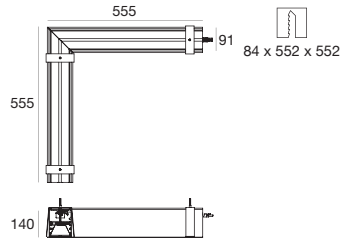

Outline_MF right corner | Lines | 198-264 V | topLED 20 W 500 mA