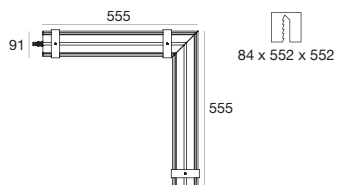

Outline_MF left corner | Lines | 198-264 V | topLED 20 W 500 mA

To be completed with dedicated installation accessories

ON / OFF

type	colour	optics
White CRI 80 60120	3000 K 2885 lm W	diffused 00
	4000 K 3145 lm N	

DIMMABLE

type	colour	optics
White CRI 80 60121	3000 K 2885 lm W	diffused 00
DALI Push ON/OFF DIM	4000 K 3145 lm N