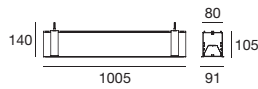

Outline_MF | Lines | 198-264 V | topLED 20 W 500 mA

To be completed with dedicated installation accessories

ON / OFF

type	colour	optics
White CRI 80 60100	3000 K 2885 lm W	diffused 00
	4000 K 3145 lm N	

DIMMABLE

type	colour	optics
White CRI 80 60101	3000 K 2885 lm W	diffused 00
DALI Push ON/OFF DIM	4000 K 3145 lm N