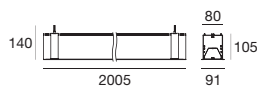

Outline_MF | Lines | 198-264 V | topLED 42,5 W 1050 mA

To be completed with dedicated installation accessories

ON / OFF

type	colour	optics
White CRI 80 60110	3000 K 5770 lm W	diffused 00
	4000 K 6290 lm N	

DIMMABLE

type	colour	optics
White CRI 80 60111	3000 K 5770 lm W	diffused 00
DALI Push ON/OFF DIM	4000 K 6290 lm N