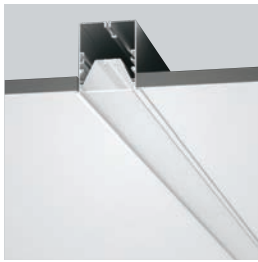

Outline_MF | Lines | 198-264 V | topLED 28 W 700 mA

To be completed with dedicated installation accessories

ON / OFF

type	colour	optics
White CRI 80 60102	3000 K 4210 lm W	diffused 00
	4000 K 4600 lm N	

DIMMABLE

type	colour	optics
White CRI 80 60103	3000 K 4210 lm W	diffused 00
DALI Push ON/OFF DIM	4000 K 4600 lm N