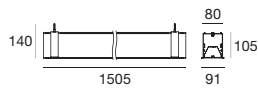

On measure lighting

We can provide special length modules to satisfy all the specific project needs. For each module the cuts may be required both linear (10 cm intervals) or with variable angle.

Linear recessed
module 1505 mm

DIMMABLE

type	colour	optics
White CRI 80 60101	3000 K 2885 lm W	diffused 00
DALI Push ON/OFF DIM	4000 K 3145 lm N	

Outline_MF | Lines | 198-264 V | topLED 28 W 700 mA

To be completed with dedicated installation accessories