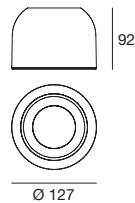

OUTLOOK_S

arrayLED 11 W | 220-240 V | CRI 80

TYPE

☐ WHITE

CODE

8472

COLOUR

3000 K
1162 lm

ACCESSORIES

KIT0026 | Phase-cut Dimmer (max. 100 W)