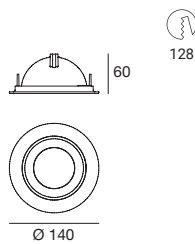

OUTLOOK_C

arrayLED 11 W | 220-240 V | CRI 80

TYPE

☐ WHITE

CODE

8470

COLOUR

3000 K
1112 lm

ELECTRONICS

KIT0064 | Phase-cut Driver (max. 1 art.)

KIT0065 | Phase-cut Driver (max. 1-2 art.)

ACCESSORIES

KIT0026 | Phase-cut Dimmer (max. 100 W)