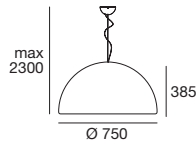

TYPE

☐ WHITE

CODE

10383

SOURCE

1x46 W Max
Halogen
(LED bulbs
compatible)

OHPS_S E27