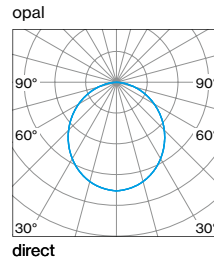

LIGHT DISTRIBUTION