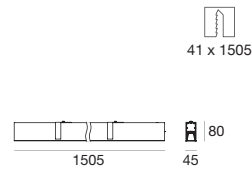

Mini-Outline_MF | Lines | 198-264 V | topLED 21,5 W 700 mA

ON / OFF

type	colour	optics
White CRI 80 59394	3000 K 3030 lm W	diffused 00

DIMMABLE

type	colour	optics
White CRI 80 59461	3000 K 3030 lm W	diffused 00

To be completed with dedicated installation accessories