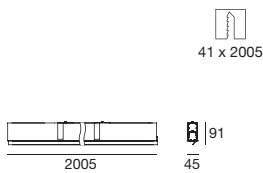

Mini-Outline_MFY | Lines | 198-264 V | topLED 29 W 700 mA

Asymmetric

To be completed with dedicated installation accessories

ON / OFF

type	colour	optics
White CRI 80 64024	3000 K 4040 lm W	Asym. 07

DIMMABLE

type	colour	optics
White CRI 80 64003	3000 K 4040 lm W	Asym. 07