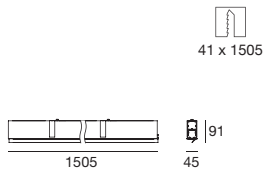

Mini-Outline_MFY | Lines | 198-264 V | topLED 21,5 W 500 mA

Asymmetric

To be completed with dedicated installation accessories

ON / OFF

type	colour	optics
White CRI 80 64014	3000 K 3030 lm W	Asym. 07

DIMMABLE

type	colour	optics
White CRI 80 64002	3000 K 3030 lm W	Asym. 07