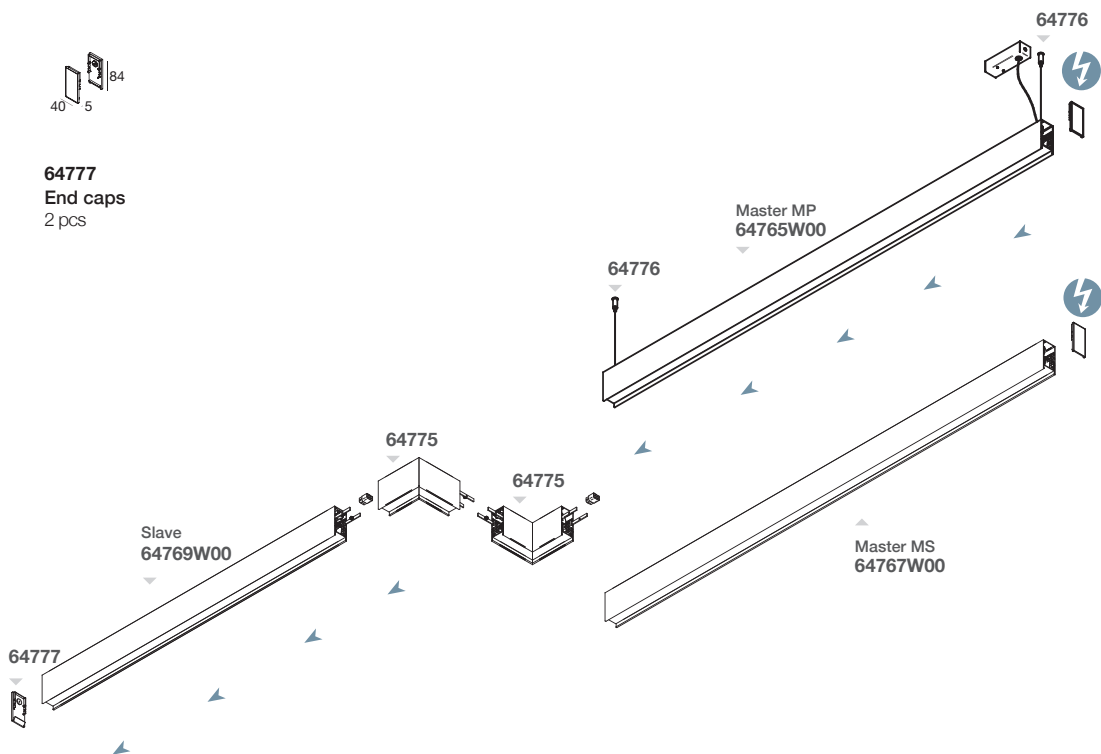

Mini-Outline_MF

Recessed modules

The modular versions for recessed housing allow to create continuous light lines with an extremely low impact. The series includes two lighting curves for ceiling/wall and ceiling/ceiling mounting. A special module with asymmetric emission completes the range and gives the possibility to accurately manage the lighting of vertical surfaces.