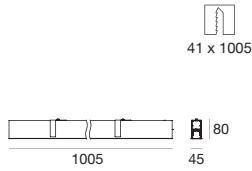

Mini-Outline_MF | Lines | 100-264 V | topLED 14,5 W 500 mA

ON / OFF

type	colour	optics
White CRI 80 59464	3000 K 2020 lm W	diffused 00

DIMMABLE

type	colour	optics
White CRI 80 59460	3000 K 2020 lm W	diffused 00

To be completed with dedicated installation accessories