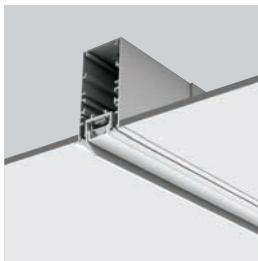

Mini-Outline_MFY | Lines | 198-264 V | topLED 21,5 W 500 mA

Asymmetric

To be completed with dedicated installation accessories

ON / OFF

type	colour	optics
White CRI 80 64014	3000 K 3030 lm W	Asym. 07

DIMMABLE

type	colour	optics
White CRI 80 64002	3000 K 3030 lm W	Asym. 07