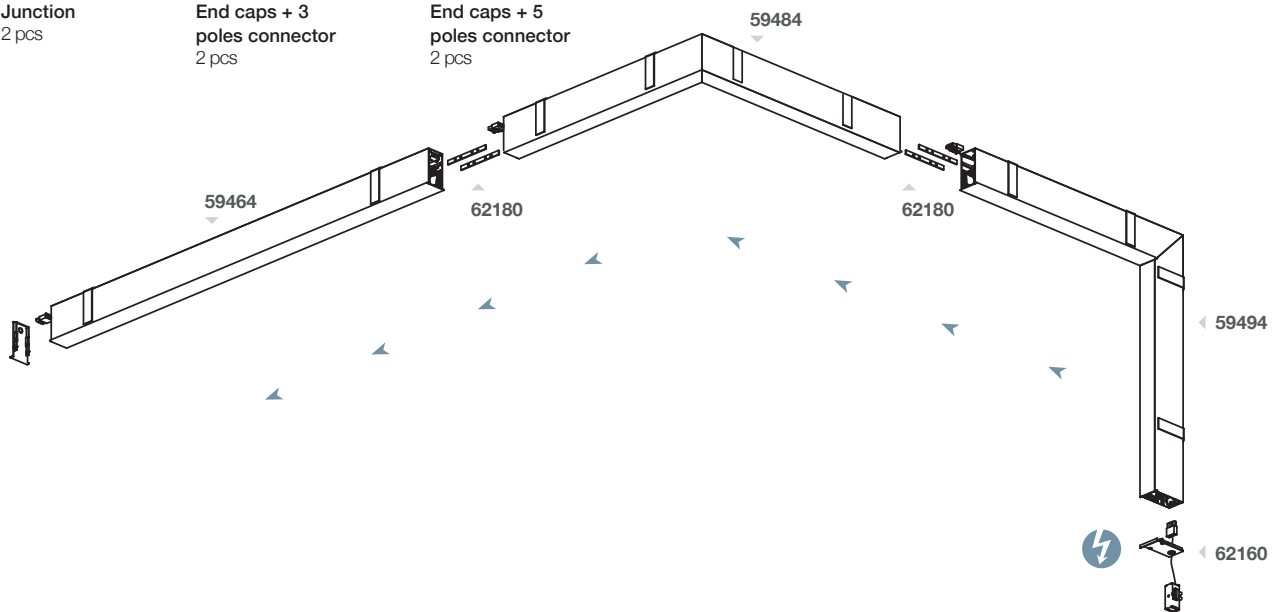

ACCESSORIES AND LAYOUT

Maximum length for single supply 50 mt

62180
Junction
2 pcs

62160
End caps + 3
poles connector
2 pcs

62161
End caps + 5
poles connector
2 pcs

Mini-Outline_MFY | Lines | 100-264 V | topLED 14,5 W 350 mA