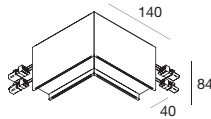

Blind corner

type L mm

White 140 **64775**

ACCESSORIES AND LAYOUT

Maximum length for single supply 50 mt

Ø 16

64776
Suspension
L 2000 mm
1 pc

64777
End caps
2 pcs