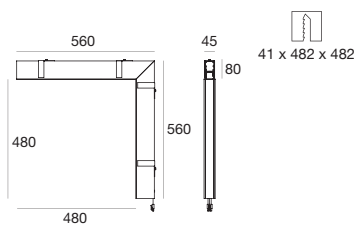

Mini-Outline_MF vertical corner | Lines | 100-264 V | topLED 14,5 W 500 mA

ON / OFF

type	colour	optics
White CRI 80 59494	3000 K 2020 lm W	diffused 00

DIMMABLE

type	colour	optics
White CRI 80 59463	3000 K 2020 lm W	diffused 00

To be completed with dedicated installation accessories