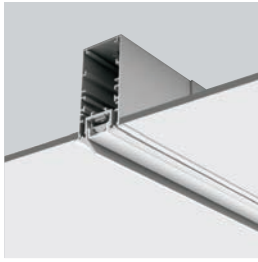

Asymmetric emission

A special cover fitted on the diffusing screen of the recessed profile allows to direct the light beam towards the walls, thus creating an asymmetric distribution that uniformly wraps the surface, while reducing contrasts and enhancing the width of the rooms.

Module
Ceiling light
2005 mm

Corner recessed
module

Linear recessed
module

The simplicity of this system allows you to add easily in any context.

A diffused light combined with a compact profile section is the ideal solution to enhance passageway areas and meeting rooms or to give a contemporary touch to residential settings and retail spaces.

ACCESSORIES AND LAYOUT

Maximum length for single supply 50 mt

62180
Junction
2 pcs

62160
End caps + 3
poles connector
2 pcs

62161
End caps + 5
poles connector
2 pcs

Mini-Outline_MFY | Lines | 100-264 V | topLED 14,5 W 350 mA