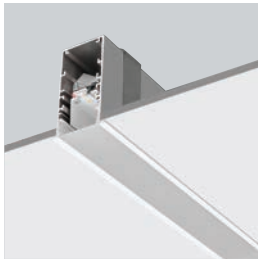

Mini-Outline_MF | Lines | 198-264 V | topLED 29 W 1050 mA

ON / OFF

type	colour	optics
White CRI 80 59474	3000 K 4040 lm W	diffused 00

DIMMABLE

type	colour	optics
White CRI 80 59462	3000 K 4040 lm W	diffused 00

To be completed with dedicated installation accessories