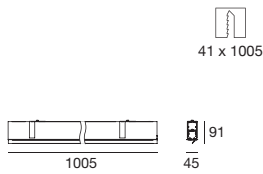

ACCESSORIES AND LAYOUT

Maximum length for single supply 50 mt

62180
Junction
2 pcs

62160
End caps + 3
poles connector
2 pcs

62161
End caps + 5
poles connector
2 pcs

Mini-Outline_MFY | Lines | 100-264 V | topLED 14,5 W 350 mA