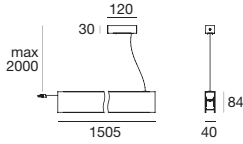

Mini-Outline_MP MASTER | Lines | 198-264 V | topLED 21,5 W 700 mA

ON / OFF

type	colour	optics
White CRI 80 64765	3000 K 3030 lm W	diffused 00

DIMMABLE

type	colour	optics
White CRI 80 64766	3000 K 3030 lm W	diffused 00

To be completed with dedicated installation accessories