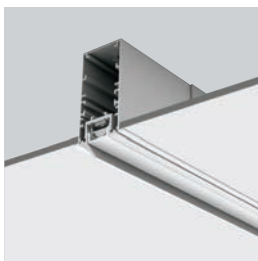

Mini-Outline_MFY | Lines | 198-264 V | topLED 29 W 700 mA

Asymmetric

To be completed with dedicated installation accessories

ON / OFF

type	colour	optics
White CRI 80 64024	3000 K 4040 lm W	Asym. 07

DIMMABLE

type	colour	optics
White CRI 80 64003	3000 K 4040 lm W	Asym. 07