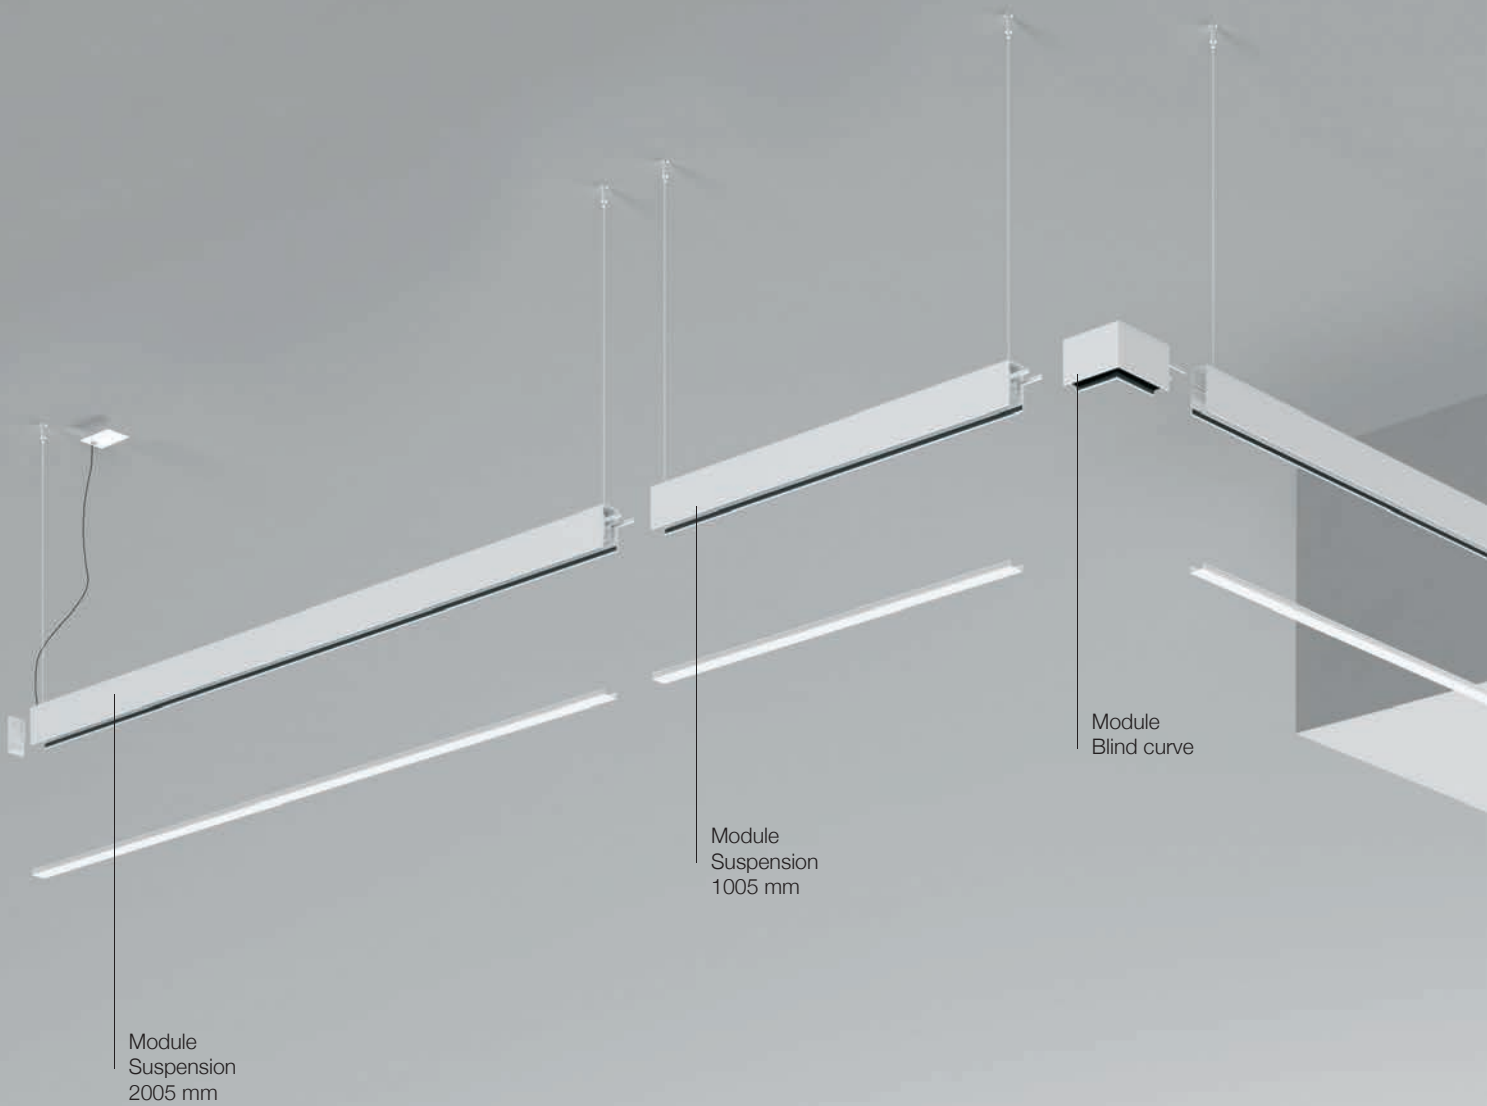

Mini-Outline

Complete range (recessed, surface or suspension)

A complete range answers all installations' range.
Mini-Outline is available: recessed, surface or
suspension installation.

On measure lighting

Visual comfort

The linear structure defines the fixture, provides two lateral items' integration, coated in a special "optical black" finish, ensuring a perfect luminous control. The fixture's diffuser is set back, inside the case to emphasize user's visual comfort. Attention to details defines our market approach.

Asymmetric emission

A special cover fitted on the diffusing screen of the recessed profile allows to direct the light beam towards the walls, thus creating an asymmetric distribution that uniformly wraps the surface, while reducing contrasts and enhancing the width of the rooms.

Module
Ceiling light
2005 mm

Corner recessed
module

Linear recessed
module

The simplicity of this system allows you to add easily in any context.

A diffused light combined with a compact profile section is the ideal solution to enhance passageway areas and meeting rooms or to give a contemporary touch to residential settings and retail spaces.