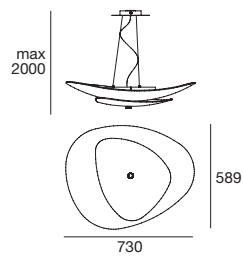

TYPE

☒ WHITE / GOLD

CODE

90318

SOURCE

3x46 W Max
Halogen
(LED bulbs
compatible)