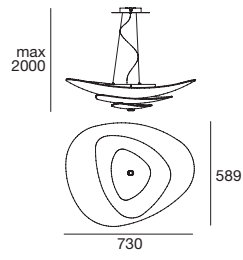

Configuration example #2

TYPE

☐ WHITE

CODE

90239

SOURCE

3x46 W Max
Halogen
(LED bulbs
compatible)