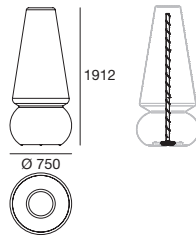

MARGE_FL65 RGB LED

stripLED 36 W | 220-240 V

TYPE

☐ WHITE

CODE

10000

COLOUR

RGB

ACCESSORIES

14937 | Pegs

10013 | Weight

10015 | Anti-theft

ELECTRONICS

14958 | RGB system