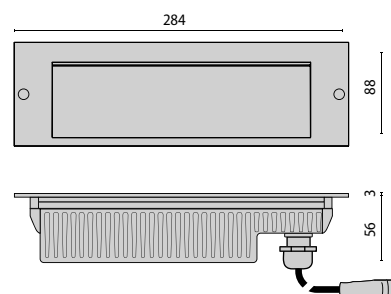

Power LED 220-240 V 50/60 Hz