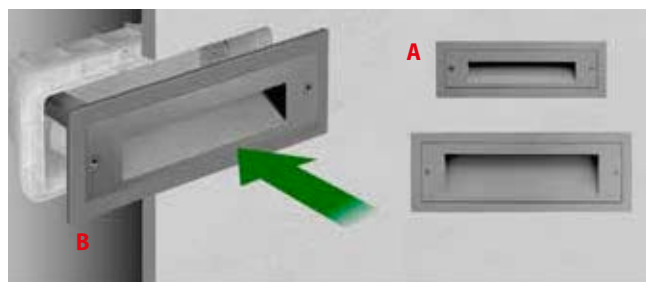

OPTIONAL ACCESSORIES

Complete unit

1A+1B = please order 2 codes

COMPONENTS

- **A** luminaire
- **B** adaptor
- **C** recessed fixing kit

DESCRIPTION	COLOR	PART NUMBER
INSERT+ 1		
Adaptor INSERT+ 1	○	310476
Adaptor INSERT+ 1	●	310477
Adaptor INSERT+ 1	●	310478
INSERT+ 2		
Adaptor INSERT+ 2	○	310487
Adaptador INSERT+ 2	●	310488
Adaptor NSERT+ 2	●	310489
Connection Kit Y 3-way D.14-17mm IP68		310495
Connection Kit Y 3-way D.7-10.5mm IP68		310496