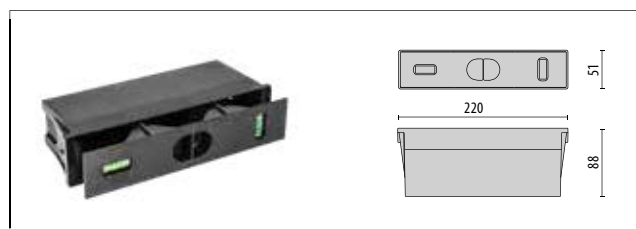

### Complete unit

1A+1B = please order 2 codes

COMPONENTS	
<b>A</b>	luminaire
<b>B</b>	recessed fixing kit

DESCRIPTION	COLOR	PART NUMBER
<b>INSERT+ 1</b>		
Recessed box INSERT+ 1		<b>310475</b>
<b>INSERT+ 2</b>		
Recessed box Insert + 2		<b>310490</b>