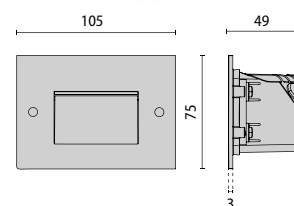

# INSERT+ 1/2

INSERT+ 1

INSERT+ 2

- GR-94 / Metallic grey / Textured
- AN-96 / Anthracite gray / Textured
- WH-87 / White / Textured

YouTube video

- Series of wall recessed luminaires for indoor and outdoor general lighting use in two sizes, comprising:
  - Painted die-cast aluminium housing
  - Diffuser in flat glass, internally frosted
  - Silicone gasket
  - External electrical connection with sealed plug-socket QUICK, complete with cable
  - Electrical connector for wires Ø 7 - Ø 12 mm
  - LED versions include 220-240 V 50/60 Hz safety transformer
  - Stainless steel locking screws
  - The fixture requires recessed fixing box which must be ordered separately
  - The recessed box is equipped with a removable cover and provided with two spirit levels to facilitate the installation process
  - INSERT+ 1/2 could be installed in existing recess boxes of INSERT 1/2 thanks to the dedicated adapter accessory
  - Supplied with 0,2 m pre-wired HORN5-F5 cable
  - For the Insert+2 series, connectors for through wiring connections are available as accessories. Connectors fit wires measuring Ø 7 - Ø 10,5 mm and Ø 14 - Ø 17 mm