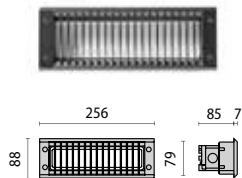

INSERT 1/2

design by ROBERTO FIORATO

- GR-20 / Metallic grey / Glossy
- BK-81 / Black / Textured
- IVORY-10 / Ivory / Textured

- → Series of wall recessed luminaires for indoor and outdoor general lighting use in two sizes, comprising:
  - → Painted die-cast aluminium housing
  - → Pressed transparent glass diffuser with internal pattern
  - → EPDM gasket
  - → Die-cast painted aluminium ring, vertical (FV) and horizontal (GO) trims
  - → Stainless steel locking screws
  - → The fixture requires recessed fixing box which must be ordered separately

INSERT 1
FV

The fixture requires recessed fixing box which must be ordered separately.

Package size

INSERT 1
13 x 30 x 34 cm
(master x 3)

INSERT 2
15,5 x 35,5 x 43 cm
(master x 3)