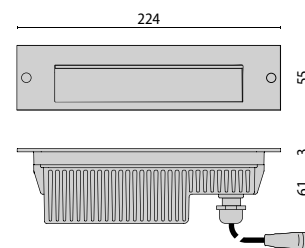

INSERT+ 1

IK07 2J xx5

LAMPHOLDER	WATTAGE	CLASS	CRI	KELVIN	COS θ ≥ 0.9	OPTIC	OPTIC BEAM	LIGHTSOURCE LUMEN OUTPUT	LUMINAIRE LUMEN OUTPUT	L	B	LIFETIME	COLOUR/ RAL	PART NUMBER
LED	7 W	I	80	4000	•	A37/M	-	850 lm	275 lm	80	10	60000 h	●	304117
LED	7 W	I	80	3000	•	A37/M	-	825 lm	250 lm	80	10	60000 h	●	304116
LED	7 W	I	80	4000	•	A37/M	-	850 lm	275 lm	80	10	60000 h	●	304119
LED	7 W	I	80	3000	•	A37/M	-	825 lm	250 lm	80	10	60000 h	●	304118
LED	7 W	I	80	4000	•	A37/M	-	850 lm	275 lm	80	10	60000 h	○	304115
LED	7 W	I	80	3000	•	A37/M	-	825 lm	250 lm	80	10	60000 h	○	304114

Power LED 220-240 V 50/60 Hz