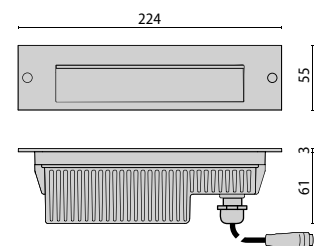

INSERT+ 1 MARINE

IK07 2J xx5

LAMPHOLDER	WATTAGE	CLASS	CRI	KELVIN	COS Ø ≥ 0,9	OPTIC	OPTIC BEAM	LIGHTSOURCE LUMEN OUTPUT	LUMINAIRE LUMEN OUTPUT	L	B	LIFETIME	COLOUR/ RAL	PART NUMBER
Power LED 220/240 V 50/60 Hz														
LED	7 W	I	70	4000	•	A37/M	-	850 lm	354 lm	80	10	60000 h	●	304792
LED	7 W	I	70	3000	•	A37/M	-	825 lm	325 lm	80	10	60000 h	●	304791