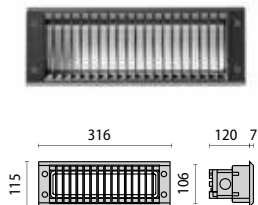

INSERT 1/2

design by ROBERTO FIORATO

- GR-20 / Metallic grey / Glossy
- BK-81 / Black / Textured
- IVORY-10 / Ivory / Textured

- → Series of wall recessed luminaires for indoor and outdoor general lighting use in two sizes, comprising:
  - → Painted die-cast aluminium housing
  - → Pressed transparent glass diffuser with internal pattern
  - → EPDM gasket
  - → Die-cast painted aluminium ring, vertical (FV) and horizontal (GO) trims
  - → Stainless steel locking screws
  - → The fixture requires recessed fixing box which must be ordered separately

The fixture requires recessed fixing box which must be ordered separately.

INSERT 2
FV

Package size

INSERT 1
13 x 30 x 34 cm
(master x 3)

INSERT 2
15,5 x 35,5 x 43 cm
(master x 3)