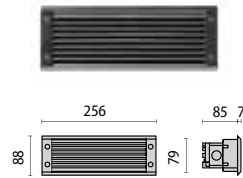

INSERT 1/2

design by ROBERTO FIORATO

- GR-20 / Metallic grey / Glossy
- BK-81 / Black / Textured
- IVORY-10 / Ivory / Textured

- → Series of wall recessed luminaires for indoor and outdoor general lighting use in two sizes, comprising:
  - → Painted die-cast aluminium housing
  - → Pressed transparent glass diffuser with internal pattern
  - → EPDM gasket
  - → Die-cast painted aluminium ring, vertical (FV) and horizontal (GO) trims
  - → Stainless steel locking screws
  - → The fixture requires recessed fixing box which must be ordered separately

INSERT 1
GO

The fixture requires recessed fixing box which must be ordered separately.

Package size

INSERT 1
13 x 30 x 34 cm
(master x 3)

INSERT 2
15,5 x 35,5 x 43 cm
(master x 3)