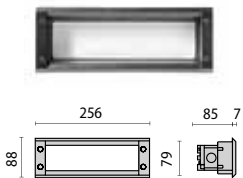

# INSERT 1/2

design by ROBERTO FIORATO

- GR-20 / Metallic grey / Glossy
- BK-81 / Black / Textured
- IVORY-10 / Ivory / Textured

- Series of wall recessed luminaires for indoor and outdoor general lighting use in two sizes, comprising:
  - Painted die-cast aluminium housing
  - Pressed transparent glass diffuser with internal pattern
  - EPDM gasket
  - Die-cast painted aluminium ring, vertical (FV) and horizontal (GO) trims
  - Stainless steel locking screws
  - The fixture requires recessed fixing box which must be ordered separately