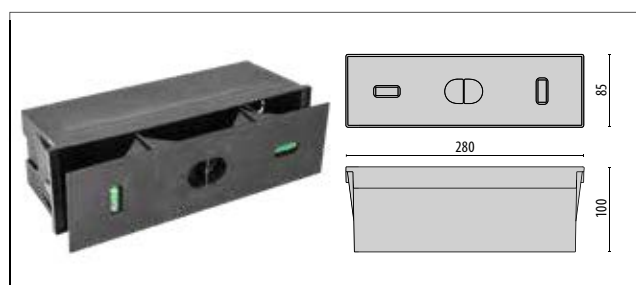

INSERT+ 1

IK07 2J xx5

LAMPHOLDER	WATTAGE	CLASS	CRI	KELVIN	COS θ ≥ 0.9	OPTIC	OPTIC BEAM	LIGHTSOURCE LUMEN OUTPUT	LUMINAIRE LUMEN OUTPUT	L	B	LIFETIME	COLOUR/ RAL	PART NUMBER
LED	7 W	I	80	4000	•	A37/M	-	850 lm	275 lm	80	10	60000 h	●	304117
LED	7 W	I	80	3000	•	A37/M	-	825 lm	250 lm	80	10	60000 h	●	304116
LED	7 W	I	80	4000	•	A37/M	-	850 lm	275 lm	80	10	60000 h	●	304119
LED	7 W	I	80	3000	•	A37/M	-	825 lm	250 lm	80	10	60000 h	●	304118
LED	7 W	I	80	4000	•	A37/M	-	850 lm	275 lm	80	10	60000 h	○	304115
LED	7 W	I	80	3000	•	A37/M	-	825 lm	250 lm	80	10	60000 h	○	304114

Power LED 220-240 V 50/60 Hz

INSERT+ 2

IK07 2J xx5

LAMPHOLDER	WATTAGE	CLASS	CRI	KELVIN	COS θ ≥ 0.9	OPTIC	OPTIC BEAM	LIGHTSOURCE LUMEN OUTPUT	LUMINAIRE LUMEN OUTPUT	L	B	LIFETIME	COLOUR/ RAL	PART NUMBER
LED	10 W	I	80	4000	•	A25/W	-	1410 lm	553 lm	80	10	60000 h	●	304123
LED	10 W	I	80	3000	•	A25/W	-	1350 lm	503 lm	80	10	60000 h	●	304122
LED	10 W	I	80	4000	•	A25/W	-	1410 lm	553 lm	80	10	60000 h	●	304125
LED	10 W	I	80	3000	•	A25/W	-	1350 lm	503 lm	80	10	60000 h	●	304124
LED	10 W	I	80	4000	•	A25/W	-	1410 lm	553 lm	80	10	60000 h	○	304121
LED	10 W	I	80	3000	•	A25/W	-	1350 lm	503 lm	80	10	60000 h	○	304120

Power LED 220-240 V 50/60 Hz

MANDATORY ACCESSORIES

All INSERT + recessed fixing kits are equipped with a cover with spirit levels to facilitate correct position during installation.

Complete unit

1A+1B = please order 2 codes

COMPONENTS	
A	luminaire
B	recessed fixing kit

DESCRIPTION	COLOR	PART NUMBER
INSERT+ 1		
Recessed box INSERT+ 1		310475
INSERT+ 2		
Recessed box Insert + 2		310490

310475

310490