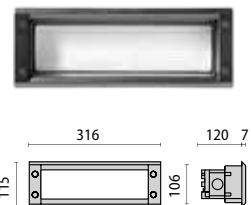

INSERT 1/2

design by ROBERTO FIORATO

- GR-20 / Metallic grey / Glossy
- BK-81 / Black / Textured
- IVORY-10 / Ivory / Textured

- → Series of wall recessed luminaires for indoor and outdoor general lighting use in two sizes, comprising:
  - → Painted die-cast aluminium housing
  - → Pressed transparent glass diffuser with internal pattern
  - → EPDM gasket
  - → Die-cast painted aluminium ring, vertical (FV) and horizontal (GO) trims
  - → Stainless steel locking screws
  - → The fixture requires recessed fixing box which must be ordered separately

The fixture requires recessed fixing box which must be ordered separately.

INSERT 2

Package size

INSERT 1
13 x 30 x 34 cm
(master x 3)

INSERT 2
15,5 x 35,5 x 43 cm
(master x 3)