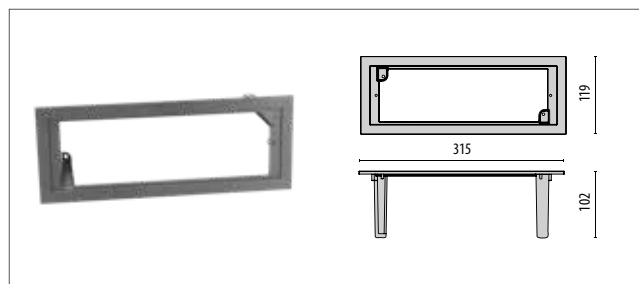

- **310487** - WH1
- **310488** - GR3
- **310489** - AN3

- **310495** - Ø 14-17 mm
- **310496** - Ø 7-10,5 mm