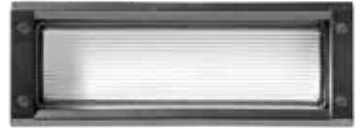

INSERT 2

IK08 5J xx5

LAMPHOLDER	WATTAGE	CLASS		CRI	KELVIN	COS ϕ $\geq 0,9$	OPTIC	OPTIC BEAM	LIGHTSOURCE LUMEN OUTPUT	LUMINAIRE LUMEN OUTPUT	L	B	LIFETIME	COLOUR/ RAL	PART NUMBER
Fluorescent- electronic ballast															
2G11	1x18 W	I	-	-	2700	•	S/EW	-	-	-	-	-	-	●	057403
2G11	1x18 W	I	-	-	2700	•	S/EW	-	-	-	-	-	-	●	057365
2G11	1x18 W	I	-	-	2700	•	S/EW	-	-	-	-	-	-	●	057364
Fluorescent-magnetic ballast															
2G11	1x18 W	I	•	-	2700	•	S/EW	-	-	-	-	-	-	●	007403
2G11	1x18 W	I	•	-	2700	•	S/EW	-	-	-	-	-	-	●	007365
2G11	1x18 W	I	•	-	2700	•	S/EW	-	-	-	-	-	-	●	007364
E27	1x60 W	I	•	-	-	-	S/EW	-	-	-	-	-	-	●	007354
E27	1x60 W	I	•	-	-	-	S/EW	-	-	-	-	-	-	●	007357
E27	1x60 W	I	•	-	-	-	S/EW	-	-	-	-	-	-	●	007356

Dulux EL Longlife E27 1x15W / PHILIPS PL-E E27 1x20W