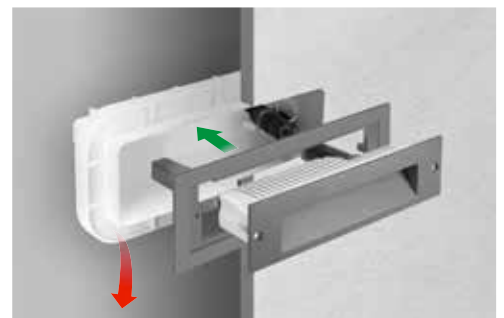

# INSERT

- GR-94 / Metallic grey / Textured
- AN-96 / Anthracite gray / Textured
- WH-87 / White / Textured

YouTube video

Wall recessed luminaire, for indoor and outdoor comprising:

- Painted die-cast aluminium housing
- Diffuser in flat glass, internally frosted
- Silicone gasket
- Standard power supply already included
- Stainless steel locking screws
- 503 standard recessed box included in the product
- The fitting is suitable for through-wiring

# INSERT+ 1/2

INSERT+ 1

INSERT+ 2

- GR-94 / Metallic grey / Textured
- AN-96 / Anthracite gray / Textured
- WH-87 / White / Textured

YouTube video

- Series of wall recessed luminaires for indoor and outdoor general lighting use in two sizes, comprising:
  - Painted die-cast aluminium housing
  - Diffuser in flat glass, internally frosted
  - Silicone gasket
  - External electrical connection with sealed plug-socket QUICK, complete with cable
  - Electrical connector for wires Ø 7 - Ø 12 mm
  - LED versions include 220-240 V 50/60 Hz safety transformer
  - Stainless steel locking screws
  - The fixture requires recessed fixing box which must be ordered separately
  - The recessed box is equipped with a removable cover and provided with two spirit levels to facilitate the installation process
  - INSERT+ 1/2 could be installed in existing recess boxes of INSERT 1/2 thanks to the dedicated adapter accessory
  - Supplied with 0,2 m pre-wired HORN5-F5 cable
  - For the Insert+2 series, connectors for through wiring connections are available as accessories. Connectors fit wires measuring Ø 7 - Ø 10,5 mm and Ø 14 - Ø 17 mm