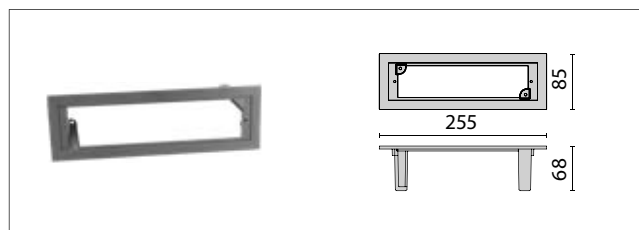

**310475**

**310490**

OPTIONAL ACCESSORIES

**Complete unit**

1A+1B = please order 2 codes

COMPONENTS

- A** luminaire
- B** adaptor
- C** recessed fixing kit

DESCRIPTION	COLOR	PART NUMBER
<b>INSERT+ 1</b>		
Adaptor INSERT+ 1	○	<b>310476</b>
Adaptor INSERT+ 1	●	<b>310477</b>
Adaptor INSERT+ 1	●	<b>310478</b>
<b>INSERT+ 2</b>		
Adaptor INSERT+ 2	○	<b>310487</b>
Adaptador INSERT+ 2	●	<b>310488</b>
Adaptor NSERT+ 2	●	<b>310489</b>
Connection Kit Y 3-way D.14-17mm IP68		<b>310495</b>
Connection Kit Y 3-way D.7-10.5mm IP68		<b>310496</b>