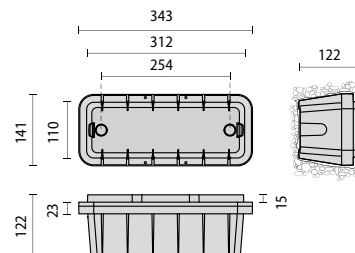

INSERT 2
008122