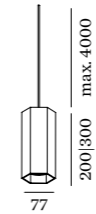

OPTIONAL

PAR16 LED GU10 7W
phase-cut dim

Color	CODE
2700K	901228W2
3000K	901228W4
1800-2850K	901229S9

more lamps and specs on page 577

p. 265

back

HEXO MULTI

CEILING SUSPENDED