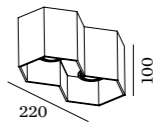

HEXO
CEILING SURFACE