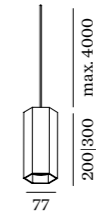

OPTIONAL

PAR16 LED GU10 7W
phase-cut dim

Color	CODE
2700K	901228W2
3000K	901228W4
1800-2850K	901229S9

more lamps and specs on page 577

p. 265

back

HEXO MULTI

CEILING SUSPENDED