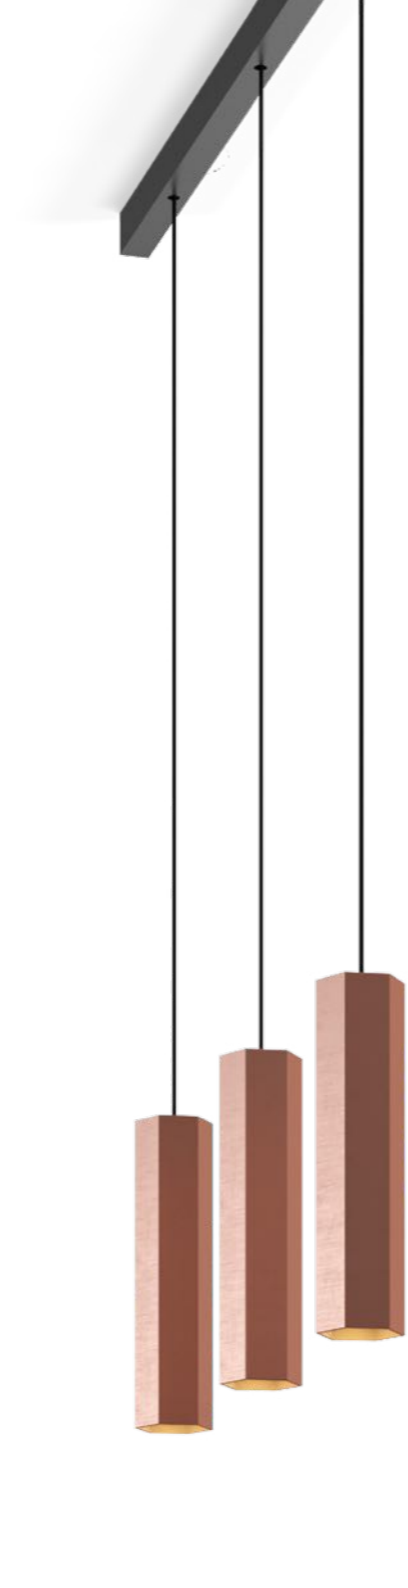

HEXO MULTI

CEILING SUSPENDED

2.0 | 3.0 LED

LED 6W | 220-240VAC | 50-60Hz
COB 3-step | incl. PS | phase-cut dim
aluminium powder coated
brushed | one hook included

0.66kg IP20 0.3-1 36°

2.0

200mm

	CODE
	227364G
	227364Q
	227364P
	227364B

3.0

300mm

	CODE
	227464G
	227464Q
	227464P
	227464B

Light Colour Selection

	LUMEN	CRI	CODE
2700K	420	>90	3
3000K	440	>90	5
1800-2850K	360	>95	9

2.0 | 3.0 PAR16

PAR16 max.35W | GU10
100-240VAC | 50-60Hz
aluminium powder coated
brushed | one hook included

0.58kg IP20 0.9-1

2.0

200mm

	CODE
	227320G0
	227320Q0
	227320P0
	227320B0

3.0

300mm

	CODE
	227420G0
	227420Q0
	227420P0
	227420B0

OPTIONAL

PAR16 LED GU10 7W
phase-cut dim

	CODE
2700K	901228W2
3000K	901228W4
1800-2850K	901229S9

more lamps and specs on page 577

ALWAYS USE

Multiple suspension ceiling base
round for up to 8 lamps

	CODE
	90052005
	90052006

Extra set standard connectors for
5 to 8 lamps

	CODE
	90059118

Multiple suspension ceiling base long
600mm | 2 lamps

	CODE
	90052007
	90052008

900mm | 3 lamps

	CODE
	90052009
	90052010

1200mm | 4 lamps

	CODE
	90052011
	90052012

1500mm | 5 lamps

	CODE
	90052013
	90052014

more information and options on
page 591