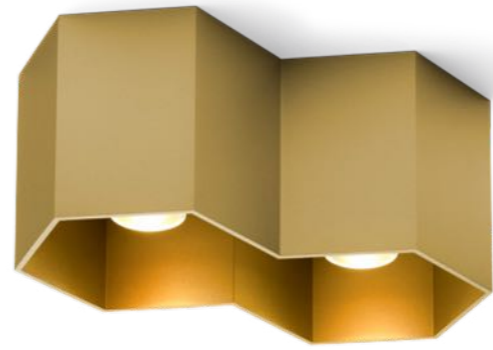

HEXO
CEILING SURFACE

2.0 LED

2xLED 8W | 220-240VAC | 50-60Hz
COB 3-step | incl. PS | phase-cut dim
aluminium powder coated
brushed

1.13kg IP20 $\pm$ 0,3+D P Δ 36°

Color	CODE
White	146664W
Gold	146664G
Brown	146664Q
Red	146664P
Black	146664B

Light Colour Selection

LUMEN	CRI	CODE
2700K	2x600 | >80	2
3000K	2x600 | >80	4
1800-2850K	2x410 | >95	9

2.0 PAR16

2xPAR16 max.35W | GU10
100-240VAC | 50-60Hz
aluminium powder coated
brushed

1.19kg IP20 $\pm$ 0,9+D

Color	CODE
White	146620W0
Gold	146620G0
Brown	146620Q0
Red	146620P0
Black	146620B0

OPTIONAL

PAR16 LED GU10 7W
phase-cut dim

Color	CODE
White	901228W2
Gold	901228W4
Black	901229S9

more lamps and specs on page 577

OPTIONAL

single inner cover max. 10W
2 pieces needed

Color	CODE
White	911031W1
Gold	911031G1
Black	911031B1