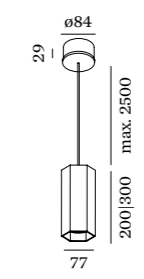

HEXO

CEILING SUSPENDED

2.0 | 3.0 LED

LED 6W | 220-240VAC | 50-60Hz
COB 3-step | incl. PS | phase-cut dim
aluminium powder coated
brushed

0.66 | 0.82kg | IP20 | 0.3° | 36°

2.0

Color	CODE
Gold	207364G
Brown	207364Q
Black	207364P
Dark Grey	207364B

3.0

Color	CODE
Gold	207464G
Brown	207464Q
Black	207464P
Dark Grey	207464B

Light Colour Selection

Color	LUMEN	CRI	CODE
2700K	420	>90	3
3000K	440	>90	5
1800-2850K	360	>95	9