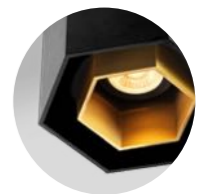

HEXO

CEILING SURFACE

p. 331

1.0 LED

LED 8W | 220-240VAC | 50-60Hz
COB 3-step | incl. PS | phase-cut dim
aluminium powder coated
brushed

0.72kg IP20 0,3+D 36°

Color	CODE
White	146564W
Gold	146564G
Brown	146564Q
Red	146564P
Black	146564B

Light Colour Selection

Color	LUMEN CRI	CODE
2700K	600 >80	2
3000K	600 >80	4
1800-2850K	410 >95	9

1.0 PAR16

PAR16 max.35W | GU10
100-240VAC | 50-60Hz
aluminium powder coated
brushed

0.63kg IP20 0,9+D

Color	CODE
White	146520W0
Gold	146520G0
Brown	146520Q0
Red	146520P0
Black	146520B0

OPTIONAL

PAR16 LED GU10 7W
phase-cut dim

Color	CODE
2700K	901228W2
3000K	901228W4
1800-2850K	901229S9

more lamps and specs on page 577

OPTIONAL

single inner cover max. 10W

Color	CODE
White	911031W1
Gold	911031G1
Black	911031B1

HEXO
CEILING SURFACE

2.0 LED

2xLED 8W | 220-240VAC | 50-60Hz
COB 3-step | incl. PS | phase-cut dim
aluminium powder coated
brushed

1.13kg IP20 \pm 0,3+D P Δ 36°

Color	CODE
White	146664W
Gold	146664G
Brown	146664Q
Red	146664P
Black	146664B