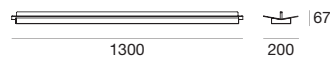

diffused

accessories

KIT0079

CASAMBI
DALI Dimmer
1 art.

Flurry | Ceiling luminaires | 220-240 V | 59 W

type

White	CRI 90	7969
Black Br.	CRI 90	7970
Bronze	CRI 90	7971

colour