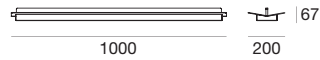

type

White	CRI 90	7966
Black Br.	CRI 90	7967
Bronze	CRI 90	7968

colour

3000 K 5073 lm

optics

diffused

accessories

KIT0079

CASAMBI
DALI Dimmer
1 art.

Flurry | Ceiling luminaires | 220-240 V | 59 W