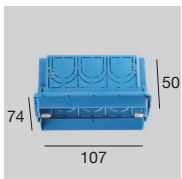

89488	89179	89359
ON/OFF 1 - 14 art.	ON/OFF 1 - 24 art.	ON/OFF 1 - 48 art.

Envelope_W Recessed | Path-marker | topLED 1 W 24 V

type		colour			optic	
White	CRI 80 97170	3000 K	54 lm	W	Asym.	07
Black	CRI 80 97171	4000 K	60 lm	N		
Grey	CRI 80 97172					

89488	89179	89359	98111
ON/OFF 1 - 14 art.	ON/OFF 1 - 24 art.	ON/OFF 1 - 48 art.	Outer casing

Envelope_W | Outer-casing

type	w. mm	p. mm	h. mm	suitable for	
PVC	107	74	50	Envelope_W recessed	98111