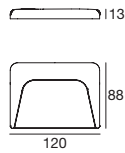

Aluminium casing

IP66

It can be installed externally

Flexible installation

Two types of installation, with outer casing or with bracket

Envelope_W Wall | Path-marker | topLED 1 W 24 V

type		colour			optic	
White	CRI 80 97167	3000 K	54 lm	W	Asym.	07
Black	CRI 80 97168	4000 K	60 lm	N		
Grey	CRI 80 97169					

89488	89179	89359
ON/OFF 1 - 14 art.	ON/OFF 1 - 24 art.	ON/OFF 1 - 48 art.

Envelope_W Recessed | Path-marker | topLED 1 W 24 V

type		colour			optic	
White	CRI 80 97170	3000 K	54 lm	W	Asym.	07
Black	CRI 80 97171	4000 K	60 lm	N		
Grey	CRI 80 97172					

89488	89179	89359	98111
ON/OFF 1 - 14 art.	ON/OFF 1 - 24 art.	ON/OFF 1 - 48 art.	Outer casing

Envelope_W | Outer-casing

type	w. mm	p. mm	h. mm	suitable for	
PVC	107	74	50	Envelope_W recessed	98111