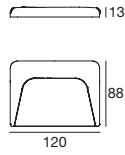

Aluminium casing

IP66

It can be installed externally

Flexible installation

Two types of installation, with outer casing or with bracket

Envelope_W Wall | Path-marker | topLED 1 W 24 V

type		colour			optic	
White	CRI 80 97167	3000 K	54 lm	W	Asym.	07
Black	CRI 80 97168	4000 K	60 lm	N		
Grey	CRI 80 97169					

89488	89179	89359
ON/OFF 1 - 14 art.	ON/OFF 1 - 24 art.	ON/OFF 1 - 48 art.

Envelope_W Recessed | Path-marker | topLED 1 W 24 V

type		colour			optic	
White	CRI 80 97170	3000 K	54 lm	W	Asym.	07
Black	CRI 80 97171	4000 K	60 lm	N		
Grey	CRI 80 97172					

89488	89179	89359	98111
ON/OFF 1 - 14 art.	ON/OFF 1 - 24 art.	ON/OFF 1 - 48 art.	Outer casing

Envelope_W | Outer-casing

type	w. mm	p. mm	h. mm	suitable for	
PVC	107	74	50	Envelope_W recessed	98111