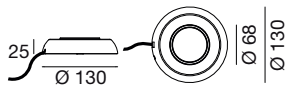

TYPE

WHITE

CODE

15000

COLOUR

RGB

- CHARGING TIME** 6 hours
- AUTONOMY** 12 hours white light / 14,5 hours RGB light
- BATTERY LIFE** + 500 charge / discharge cycles

REMOTE CONTROL INCLUDED