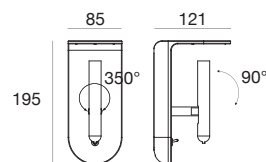

2Nights_W2 | Wall light | 220-240 V | powerLED 4 W | integrated ON/OFF switch

type

Wh.	Wh.	CRI 90	7976
Bl.	Bl.	CRI 90	7978
Wh.	R.G.	CRI 90	7943
Bl.	Go.	CRI 90	7945

colour

3000 K 363 lm

optics

70°

accessories

included
filters

KITS
gobo filters