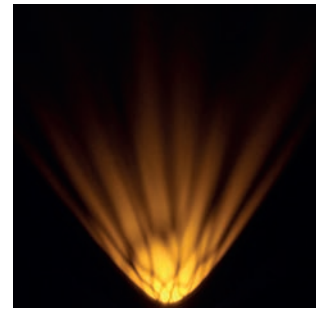

type

White	KIT0035
Black	KIT0036