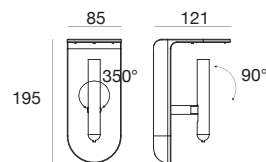

2Nights_W1 | Wall light | 220-240 V | powerLED 4 W

type

Wh.	Wh.	CRI 90	7975
Bl.	Bl.	CRI 90	7977
Wh.	R.G.	CRI 90	7942
Bl.	Go.	CRI 90	7944

colour

3000 K 363 lm

optics

70°

accessories

included
filters

KITS
gobo filters