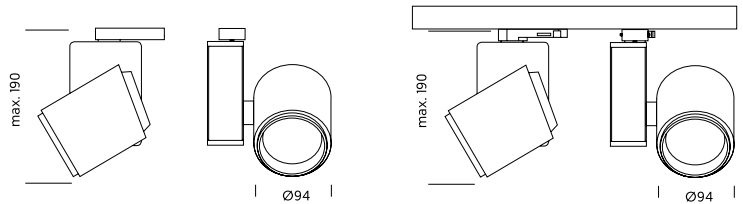

TAURO

TRACK | CEILING

PROJECTORS

IP20

TAURO TRACK

LED		230V	≈ 20W	> 2500lm	TAUT A 20	B	..
			≈ 26W	> 2900lm	TAUT A 26	N	.	.	.	B	..
		230V	G8.5	35W	TAUT F 35	N	X	.	X	..	
		230V	G8.5	70W	TAUT F 70	N	X	.	X	..	