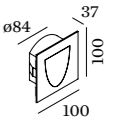

### 1.0

LED 4/6W | 350-500mA | 9Vf  
COB 3-step | excl. power supply  
aluminium powder coated  
brushed

0.39kg IP20 0,3-1

86 40 4-40

3000K | >80 CRI | 280-370lm

	CODE
	326151W4
	702151L4