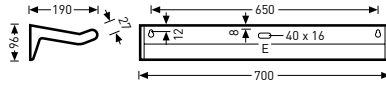

> 50,000 h

switchable and dimmable (DALI), switchable

White-white control

Maximum flexibility and functionality

General and reading light

LED wall luminaires with indirect light distribution

IP40

Reference	TOC	...ETDD	...ET		EEC	W	≈kg
White							
• Sanesca W1 LED 2000-830...01	63 718...	...51	...40	1900 lm	A++/A+/A	20	3.9
Sanesca W1 LED 2000-840...01	63 372...	...51	...40	2000 lm	A++/A+/A	20	3.9
Silver-grey							
Sanesca W1 LED 2000-830...03	63 719...	...51	...40	1900 lm	A++/A+/A	20	3.9
Sanesca W1 LED 2000-840...03	63 373...	...51	...40	2000 lm	A++/A+/A	20	3.9

• IK02/0.2 J 650 °C

LED wall luminaires with indirect-direct light distribution

Reference	TOC	...ETDD	...ET		EEC	W	=kg
White, LED for colour temperature-adjustable lighting							
• SanescaAct W2 4600...830 01	64 480...	...51	-	4600 lm	A++/A+/A	40	4.7
SanescaAct W2 4600...840 01	64 481...	...51	-	4600 lm	A++/A+/A	40	4.7
White, LED							
Sanesca W2 LED 2600-830...01	63 374...	...51	...40	2500 lm	A++/A+/A	26	3.9
Sanesca W2 LED 2600-840...01	63 375...	...51	...40	2600 lm	A++/A+/A	26	3.9
Sanesca W2 LED 4600-830...01	63 360...	...51	...40	4600 lm	A++/A+/A	48	3.9
Sanesca W2 LED 4600-840...01	63 361...	...51	...40	4800 lm	A++/A+/A	48	3.9
Silver-grey, LED for colour temperature-adjustable lighting							
SanescaAct W2 4600...830 03	64 482...	...51	-	4600 lm	A++/A+/A	40	4.7
SanescaAct W2 4600...840 03	64 483...	...51	-	4600 lm	A++/A+/A	40	4.7
Silver-grey, LED							
Sanesca W2 LED 2600-830...03	63 376...	...51	...40	2500 lm	A++/A+/A	26	3.9
Sanesca W2 LED 2600-840...03	63 377...	...51	...40	2600 lm	A++/A+/A	26	3.9
Sanesca W2 LED 4600-830...03	63 362...	...51	...40	4600 lm	A++/A+/A	48	3.9
Sanesca W2 LED 4600-840...03	63 363...	...51	...40	4800 lm	A++/A+/A	48	3.9