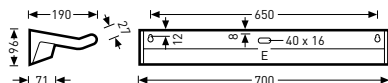

LED wall luminaires with indirect light distribution (room and night-light) and direct light distribution (reading light) with rocker switch and plug socket

CE IP40

Reference	TOC	...ETDD	...ET		EEC	W	≈kg
White, LED							
• Sanesca W3-S1/R LED 4600-830...01	63 364...	...51	...40	4600 lm	A++/A+/A	48	5.9
Sanesca W3-S1/R LED 4600-840...01	63 365...	...51	...40	4800 lm	A++/A+/A	48	5.9
Silver-grey, LED							
Sanesca W3-S1/R LED 4600-830...03	63 366...	...51	...40	4600 lm	A++/A+/A	48	5.9
Sanesca W3-S1/R LED 4600-840...03	63 367...	...51	...40	4800 lm	A++/A+/A	48	5.9

• IK02/0.2 J 650 °C