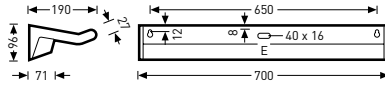

LED wall luminaires with indirect light distribution (room and night-light) and direct light distribution (reading light) with pull-cord switch and plug socket

CE IP40

Reference	TOC	...ETDD	...ET		EEC	W	=kg
White, LED							
• Sanesca W3-S2/R LED 4600-830...01	63 368...	...51	...40	4600 lm	A++/A+/A	48	4.5
Sanesca W3-S2/R LED 4600-840...01	63 369...	...51	...40	4800 lm	A++/A+/A	48	4.5
Silver-grey, LED							
Sanesca W3-S2/R LED 4600-830...03	63 370...	...51	...40	4600 lm	A++/A+/A	48	4.5
Sanesca W3-S2/R LED 4600-840...03	63 371...	...51	...40	4800 lm	A++/A+/A	48	4.5

• IK02/0.2 J 650 °C