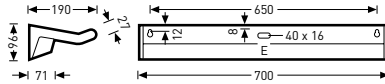

LED wall luminaires with indirect light distribution (room and night-light) and direct light distribution (reading/inspection light)

CE IP40

Reference¹⁾	TOC	...ET		EEC	W	=kg
Silver-grey, LED						
• Sanesca W4-L20/R LED 4900-830...03	64 977...	...40	4900 lm	A++/A+/A	51	6.3

¹⁾ Individual configuration on request

• IK02/0.2 J 650 °C