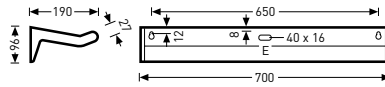

> 50,000 h

switchable and dimmable (DALI), switchable

White-white control

Maximum flexibility and functionality

General and reading light

LED wall luminaires with indirect light distribution

IP40

Reference	TOC	...ETDD	...ET		EEC	W	≈kg
White							
• Sanesca W1 LED 2000-830...01	63 718...	...51	...40	1900 lm	A++/A+/A	20	3.9
Sanesca W1 LED 2000-840...01	63 372...	...51	...40	2000 lm	A++/A+/A	20	3.9
Silver-grey							
Sanesca W1 LED 2000-830...03	63 719...	...51	...40	1900 lm	A++/A+/A	20	3.9
Sanesca W1 LED 2000-840...03	63 373...	...51	...40	2000 lm	A++/A+/A	20	3.9

• IK02/0.2 J 650 °C

LED wall luminaires with indirect-direct light distribution

Reference	TOC	...ETDD	...ET		EEC	W	=kg
White, LED for colour temperature-adjustable lighting							
• SanescaAct W2 4600...830 01	64 480...	...51	-	4600 lm	A++/A+/A	40	4.7
SanescaAct W2 4600...840 01	64 481...	...51	-	4600 lm	A++/A+/A	40	4.7
White, LED							
Sanesca W2 LED 2600-830...01	63 374...	...51	...40	2500 lm	A++/A+/A	26	3.9
Sanesca W2 LED 2600-840...01	63 375...	...51	...40	2600 lm	A++/A+/A	26	3.9
Sanesca W2 LED 4600-830...01	63 360...	...51	...40	4600 lm	A++/A+/A	48	3.9
Sanesca W2 LED 4600-840...01	63 361...	...51	...40	4800 lm	A++/A+/A	48	3.9
Silver-grey, LED for colour temperature-adjustable lighting							
SanescaAct W2 4600...830 03	64 482...	...51	-	4600 lm	A++/A+/A	40	4.7
SanescaAct W2 4600...840 03	64 483...	...51	-	4600 lm	A++/A+/A	40	4.7
Silver-grey, LED							
Sanesca W2 LED 2600-830...03	63 376...	...51	...40	2500 lm	A++/A+/A	26	3.9
Sanesca W2 LED 2600-840...03	63 377...	...51	...40	2600 lm	A++/A+/A	26	3.9
Sanesca W2 LED 4600-830...03	63 362...	...51	...40	4600 lm	A++/A+/A	48	3.9
Sanesca W2 LED 4600-840...03	63 363...	...51	...40	4800 lm	A++/A+/A	48	3.9