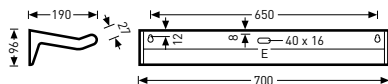

• IK02/0.2 J 650 °C

LED wall luminaires with indirect-direct light distribution

Reference	TOC	...ETDD	...ET		EEC	W	=kg
White, LED for colour temperature-adjustable lighting							
• SanescaAct W2 4600...830 01	64 480...	...51	-	4600 lm	A++/A+/A	40	4.7
SanescaAct W2 4600...840 01	64 481...	...51	-	4600 lm	A++/A+/A	40	4.7
White, LED							
Sanesca W2 LED 2600-830...01	63 374...	...51	...40	2500 lm	A++/A+/A	26	3.9
Sanesca W2 LED 2600-840...01	63 375...	...51	...40	2600 lm	A++/A+/A	26	3.9
Sanesca W2 LED 4600-830...01	63 360...	...51	...40	4600 lm	A++/A+/A	48	3.9
Sanesca W2 LED 4600-840...01	63 361...	...51	...40	4800 lm	A++/A+/A	48	3.9
Silver-grey, LED for colour temperature-adjustable lighting							
SanescaAct W2 4600...830 03	64 482...	...51	-	4600 lm	A++/A+/A	40	4.7
SanescaAct W2 4600...840 03	64 483...	...51	-	4600 lm	A++/A+/A	40	4.7
Silver-grey, LED							
Sanesca W2 LED 2600-830...03	63 376...	...51	...40	2500 lm	A++/A+/A	26	3.9
Sanesca W2 LED 2600-840...03	63 377...	...51	...40	2600 lm	A++/A+/A	26	3.9
Sanesca W2 LED 4600-830...03	63 362...	...51	...40	4600 lm	A++/A+/A	48	3.9
Sanesca W2 LED 4600-840...03	63 363...	...51	...40	4800 lm	A++/A+/A	48	3.9

• IK02/0.2 J 650 °C

LED wall luminaires with indirect light distribution (room and night-light) and direct light distribution (reading light)

CE IP40

Reference	TOC	...ETDD	...ET		EEC	W	≈kg
White, LED							
• Sanesca W3 LED 4600-830...01	63 806...	...51	...40	4600 lm	A++/A+/A	48	4.5
Sanesca W3 LED 4600-840...01	63 807...	...51	...40	4800 lm	A++/A+/A	48	4.5
Silver-grey, LED							
Sanesca W3 LED 4600-830...03	63 808...	...51	...40	4600 lm	A++/A+/A	48	4.5
Sanesca W3 LED 4600-840...03	63 809...	...51	...40	4800 lm	A++/A+/A	48	4.5