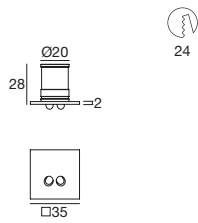

R - G - B - Y on request

89408	89487	99332	84349
ON/OFF 1 - 9 art.	ON/OFF 1 - 28 art.	1-10V 1 - 300 art.	Outer casing

Romim_Q | Path-marker | 5mmLED 0,5 W 24 V

type		colour	optic	
Chrome	86177	3000 K	W	30° 30
Nickel	86178	5000 K	C	

R - G - B - Y on request

89408	89487	99332	84349
ON/OFF 1 - 9 art.	ON/OFF 1 - 28 art.	1-10V 1 - 300 art.	Outer casing

Romim_Q3 | Path-marker | 5mmLED 0,5 W 24 V

type		colour	optic	
Chrome	86156	3000 K	W	30° 30
Nickel	86157	5000 K	C	