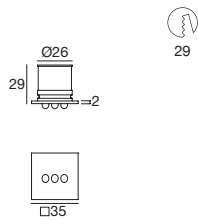

R - G - B - Y on request

89408	89487	99332	84349
ON/OFF 1 - 9 art.	ON/OFF 1 - 28 art.	1-10V 1 - 300 art.	Outer casing

Romim_Q | Path-marker | 5mmLED 0,5 W 24 V

type		colour	optic	
Chrome	86177	3000 K	W	30° 30
Nickel	86178	5000 K	C	

R - G - B - Y on request

89408	89487	99332	84349
ON/OFF 1 - 9 art.	ON/OFF 1 - 28 art.	1-10V 1 - 300 art.	Outer casing

Romim_Q3 | Path-marker | 5mmLED 0,5 W 24 V

type		colour	optic	
Chrome	86156	3000 K	W	30° 30
Nickel	86157	5000 K	C	