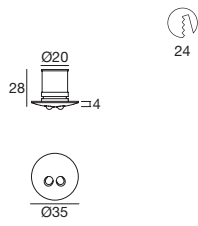

Romim

Small **pearls of light with asymmetric emission**, set in path-marker brass recessed wall lights. Either round or square, these lighting fixtures with classic lines feature **reduced energy consumption**. Suitable to highlight steps or specific areas close to the flooring.

Passive heat dissipation

Three models with single, double or three-way emission

Light management

Two shades of white and four colours for customizable lighting

Romim_R | Path-marker | 5mmLED 0,5 W 24 V

type		colour	optic	
Chrome	86174	3000 K	W	30° 30
Nickel	86175	5000 K	C	

R - G - B - Y on request

89408	89487	99332	84349
ON/OFF 1 - 9 art.	ON/OFF 1 - 28 art.	1-10V 1 - 300 art.	Outer casing

Romim_Q | Path-marker | 5mmLED 0,5 W 24 V

type		colour	optic	
Chrome	86177	3000 K	W	30° 30
Nickel	86178	5000 K	C	

R - G - B - Y on request

89408	89487	99332	84349
ON/OFF 1 - 9 art.	ON/OFF 1 - 28 art.	1-10V 1 - 300 art.	Outer casing

Romim_Q3 | Path-marker | 5mmLED 0,5 W 24 V

type		colour	optic	
Chrome	86156	3000 K	W	30° 30
Nickel	86157	5000 K	C	