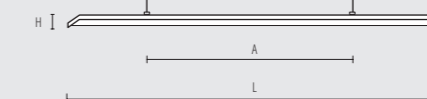

Installation: suspended (suspension included)

Power supply: 220 V - 240 V

MILENA LED PAR

MILENA LED MPRM

WYMIARY DIMENSIONS

MOC	L	W	H	A
POWER	[mm]	[mm]	[mm]	[mm]
35 W	1240	155	31	860
45 W	1740	155	31	1360
27 W	1240	155	31	860
51 W	1240	155	31	860